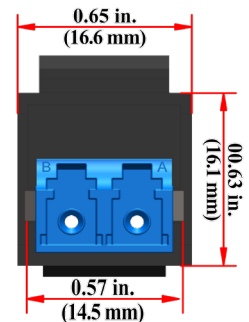

DUPLEX

Florida (HQ)
800-749-2447

California
951-696-7772

New York
845-391-8318

Texas
713-322-7242

verticalcable.com

This specification sheet is subject to change without notice.

Rev. 07/2026