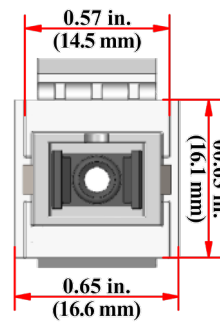

ENVIRONMENTAL

Operating Temperature: -20 °C--+70 °C (-4 °F--+158 °F)
Operating Humidity: ≤95 % RH non-condensing

SIMPLEX