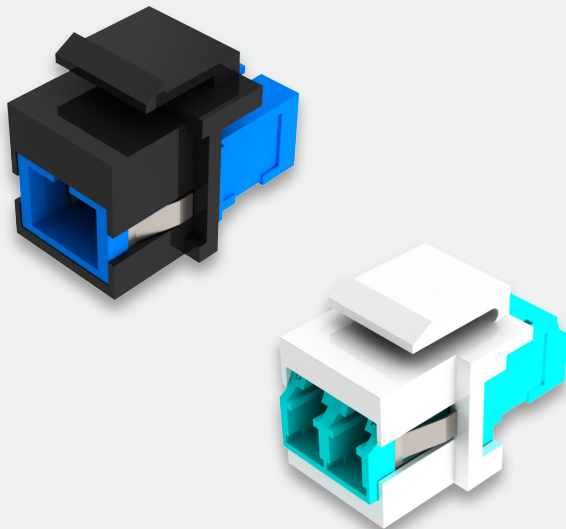

**VERTICAL CABLE**

# OPTICAL FIBER KEYSTONE MODULES

### FEATURES

- Simplex and duplex modes
- Zirconia ceramic split sleeves
- Compatible with all Vertical Cable faceplates and surface-mount boxes designed to mount keystone modules
- Bezel material: ABS (acrylonitrile butadiene styrene)
- ANSI/UL 94 V-0 Compliant

### CONSTRUCTION

Compatibility:	All Vertical Cable faceplates and surface-mount boxes designed to mount keystone modules
Fiber Types:	SM 9/125 MM 50/125 MM 62.5/125
Adapters:	Zirconia ceramic split sleeves; One-piece body
Adapter Orientation:	Key/Latch Up
Insertion Loss (IL):	0.3 dB or lower*
Return Loss (RL):	UPC: ≥55 dB* APC: ≥65 dB*
	<i>*(when used with standard-compliant plugs)</i>
Bezel Material:	Acrylonitrile Butadiene Styrene (ABS)