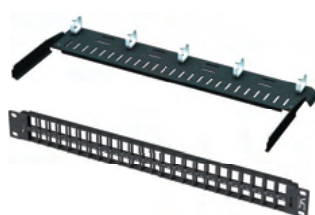

# YOUR ONE-STOP SHOP FOR EVERYTHING LOW VOLTAGE

CAT6 - MADE IN USA  
CMP UTP - PLENUM

CAT5E, CAT6 CABLE  
CMR UTP - RISER

CAT6A - SLIM, 28 AWG  
STRANDED - CM

COAXIAL CABLE  
RG6, RG59, RG11

AUDIO CABLE  
CMR & DIRECT BURIAL

CONTROL CABLE  
ACCESS CONTROL

THERMOSTAT WIRE  
FIRE ALARM CABLE

FIRE ALARM CABLE

OUTDOOR & DIRECT  
BURIAL CABLE

KEYSTONE MODULE PANELS -  
FOR AUDIO, DATA, VIDEO AND  
OPTICAL FIBER

RJ45 PLUGS -CAT5E / 6 / 6A  
COUPLERS, SLIP-ON BOOTS

HDMI CABLE &  
COUPLERS

PATCH CORDS  
CAT5E / 6 / 6A / 6A SLIM

PUNCH-DOWN &  
CRIMPING TOOLS

CAT 5E / 6 / 6A  
KEYSTONE JACKS & COUPLERS  
(UNSHIELDED & SHIELDED)

RG11, RG59, RG6  
COAX CONNECTORS

WALL PLATES, IN-WALL  
JUNCTION BOXES,  
DRY-WALL BRACKETS