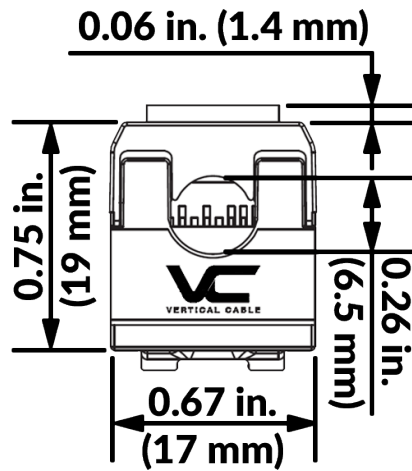

Florida (HQ)
800-749-2447

California
951-696-7772

New York
845-391-8318

Texas
713-322-7242

verticalcable.com

This specification sheet is subject to change without notice.

RoHS

Rev. 05/2026