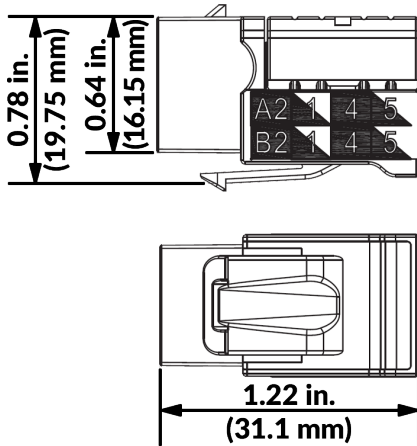

Florida (HQ)
800-749-2447

California
951-696-7772

New York
845-391-8318

Texas
713-322-7242

verticalcable.com

This specification sheet is subject to change without notice.

RoHS

Rev. 05/2026