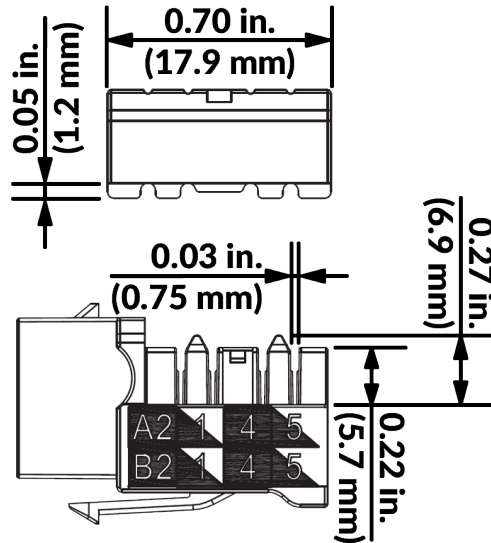

Florida (HQ)
800-749-2447

California
951-696-7772

New York
845-391-8318

Texas
713-322-7242

verticalcable.com

This specification sheet is subject to change without notice.

RoHS

Rev. 05/2026