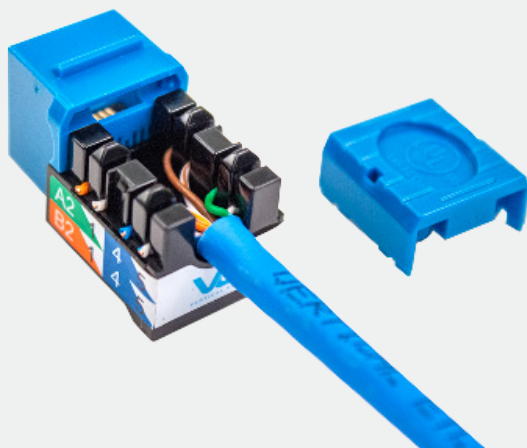

OPERATING LIFE (MATING CYCLES)

Jack: Min. 750 cycles
Max. 1500 cycles
(ISO/IEC 11801, IEC 60603-7-3)
IDC: Suitable for 23 and 24 AWG solid wire