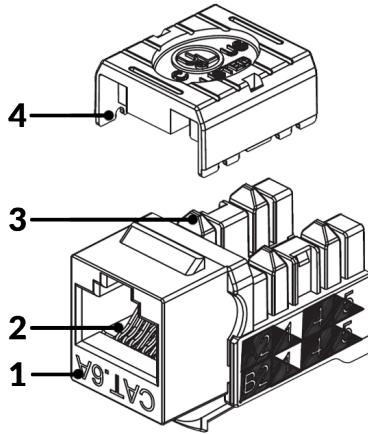

IDC

Housing: PC UL 94V-0 with Black color
Terminal: Phosphor Bronze with Tin plating
Cap: ABS+PC UL 94V-0
PCB: FR4, UL 94V-0

DIMENSIONS

Height:	0.78 in. (19.75 mm)
Width:	0.67 in. (17 mm)
Depth:	1.22 in. (31.1 mm)
Weight (Single Jack):	0.04 lb. (0.02 kg)
Weight (25 Pack):	0.5 lb. (0.23 kg)

Texas
713-322-7242

verticalcable.com

This specification sheet is subject to change without notice.

Rev. 05/2026

SINGLE-PACK PART NUMBERS	25-PACK PART NUMBERS
353-V2812/C6AAL (Almond)	353-V2803/BL/25 (Blue)
353-V2813/C6ABK (Black)	353-V2810/WH/25 (White)
353-V2814/C6ABL (Blue)	353-V2800/BW/25 (Bright White)
353-V2815/C6AGR (Green)	
353-V2816/C6AGY (Grey)	
353-V2817/C6AIV (Ivory)	
353-V2818/C6AOR (Orange)	
353-V2819/C6APR (Purple)	
353-V2820/C6ARD (Red)	
353-V2821/C6AWH (White)	
353-V2823/C6ABW (Bright White)	
353-V2822/C6AYL (Yellow)	