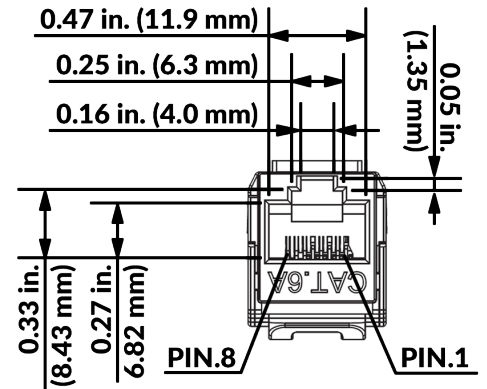

Florida (HQ)
800-749-2447

California
951-696-7772

New York
845-391-8318

Texas
713-322-7242

verticalcable.com

This specification sheet is subject to change without notice.

RoHS

Rev. 05/2026