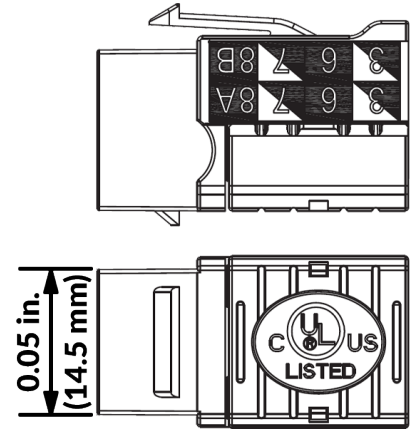

Florida (HQ)
800-749-2447

California
951-696-7772

New York
845-391-8318

Texas
713-322-7242

verticalcable.com

This specification sheet is subject to change without notice.

RoHS

Rev. 05/2026