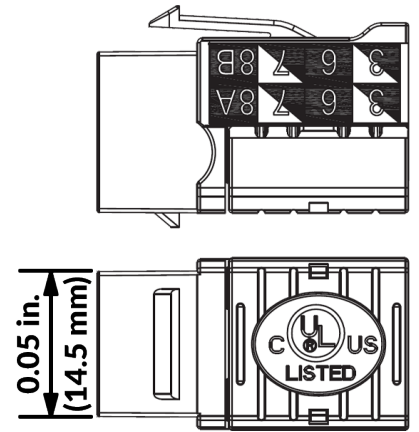

Florida (HQ)
800-749-2447

California
951-696-7772

New York
845-391-8318

Texas
713-322-7242

verticalcable.com

This specification sheet is subject to change without notice.

RoHS

Rev. 05/2026