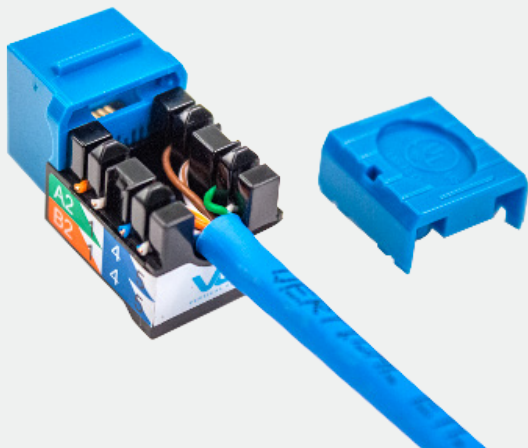

Florida (HQ)
800-749-2447

California
951-696-7772

New York
845-391-8318

Texas
713-322-7242

verticalcable.com

This specification sheet is subject to change without notice.

Rev. 05/2026