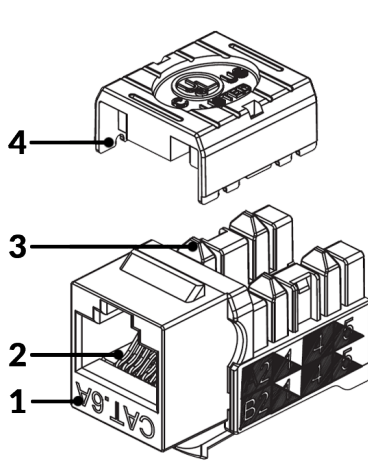

IDC

Housing: PC UL 94V-0 with Black color
 Terminal: Phosphor Bronze with Tin plating
 Cap: ABS+PC UL 94V-0
 PCB: FR4, UL 94V-0

DIMENSIONS

Height:	0.78 in. (19.75 mm)
Width:	0.67 in. (17 mm)
Depth:	1.22 in. (31.1 mm)
Weight (Single Jack):	0.04 lb. (0.02 kg)
Weight (25 Pack):	0.5 lb. (0.23 kg)

Texas
713-322-7242

verticalcable.com

This specification sheet is subject to change without notice.

Rev. 05/2026

SINGLE-PACK PART NUMBERS	25-PACK PART NUMBERS
353-V2812/C6AAL (Almond)	353-V2803/BL/25 (Blue)
353-V2813/C6ABK (Black)	353-V2810/WH/25 (White)
353-V2814/C6ABL (Blue)	353-V2800/BW/25 (Bright White)
353-V2815/C6AGR (Green)	
353-V2816/C6AGY (Grey)	
353-V2817/C6AIV (Ivory)	
353-V2818/C6AOR (Orange)	
353-V2819/C6APR (Purple)	
353-V2820/C6ARD (Red)	
353-V2821/C6AWH (White)	
353-V2823/C6ABW (Bright White)	
353-V2822/C6AYL (Yellow)	