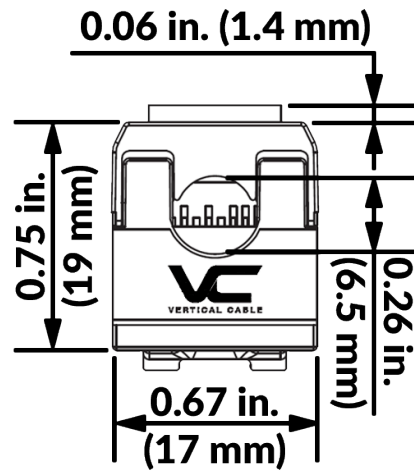

Florida (HQ)
800-749-2447

California
951-696-7772

New York
845-391-8318

Texas
713-322-7242

verticalcable.com

This specification sheet is subject to change without notice.

RoHS

Rev. 05/2026