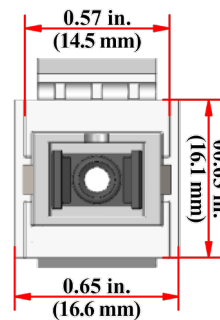

ENVIRONMENTAL

Operating Temperature: -20 °C--+70 °C (-4 °F--+158 °F)
Operating Humidity: ≤95 % RH non-condensing

SIMPLEX