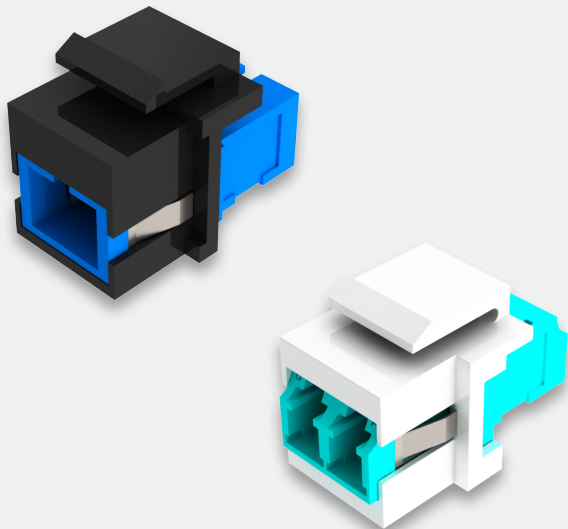

VERTICAL CABLE

# OPTICAL FIBER KEYSTONE MODULES

### FEATURES

- Simplex and duplex modes
- Zirconia ceramic split sleeves
- Compatible with all Vertical Cable faceplates and surface-mount boxes designed to mount keystone modules
- Bezel material: ABS (acrylonitrile butadiene styrene)
- ANSI/UL 94 V-0 Compliant

### DIMENSIONS

Compatibility:	All Vertical Cable faceplates and surface-mount boxes designed to mount keystone modules
Fiber Types:	SM 9/125 MM 50/125 MM 62.5/125
Adapters:	Zirconia ceramic split sleeves; One-piece body
Adapter Orientation:	Key/Latch Up
Insertion Loss (IL):	0.3 dB or lower*
Return Loss (RL):	UPC: ≥55 dB* APC: ≥65 dB*
	<i>*(when used with standard-compliant plugs)</i>
Bezel Material:	Acrylonitrile Butadiene Styrene (ABS)