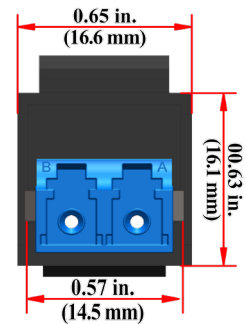

DUPLEX

Florida (HQ)
800-749-2447

California
951-696-7772

New York
845-391-8318

Texas
713-322-7242

verticalcable.com

This specification sheet is subject to change without notice.

Rev. 05/2026