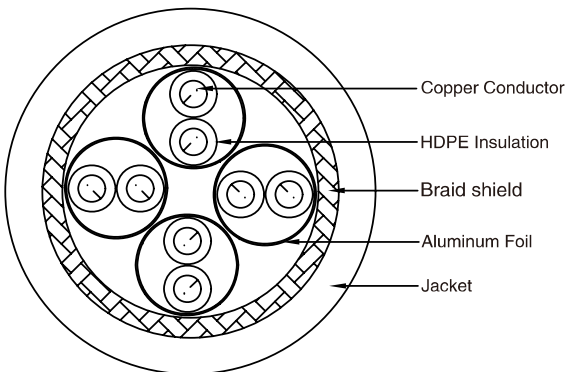

CAT6A PATCH CABLE

S/STP (SHEILDED) WITH BOOT AND PROTECTOR

DESCRIPTION

CAT6A Shielded, 26 AWG Stranded BC, Mold-Injected Patch Cord, PVC Jacket. Ideal for high-speed 10G networks

FEATURES

- 4 Pair Stranded Bare Copper Conductors
- Shielded RJ45 Modular Plugs
- IEEE 802.3af (PoE type 1)
IEEE 802.3at (PoE type 2)
- 8P8C Gold Plated Pins 50U"
- CM Type PVC Jacket
- T568B Wiring Color Code
- UL-Listed and RoHS Compliant
- Meets or exceeds ANSI/TIA 568C.2 and 568-2.D

VERTICAL CABLE

076 SERIES

CONDUCTOR

Size: 26 AWG
Construction: 7/0.16 ± 0.002 mm
Material: Bare Copper

INSULATION

Material: Foam-Skin PE
Diameter: 0.041 in. (1.04 mm ± 0.02)

JACKET

Material: 75A PVC UL94-V2
Outer Diameter: 0.2 in. (5.2 mm ± 0.1)

SHIELD

Construction 0.120 ± 0.008 mm / 5*16=80# AL-MG

CONNECTORS

RJ45: 8P/8C
Contacts/Pins: Gold Plated

ELECTRICAL TEST

Impedance: 100 ± 15ohms
Insulation voltage rating: DC 2.5KV
Insulation resistance: DC 300V

AVAILABLE COLORS

Yellow, Black, Red, Blue, White, Green, Gray

WEIGHT

0.5 FT: 0.025 LB	7 FT: 0.18 LB
1 FT: 0.05 LB	10 FT: 0.25 LB
3 FT: 0.1 LB	14 FT: 0.35 LB
5 FT: 0.15 LB	25 FT: 0.5 LB

076-1001/05BK	076-1035/3WH	076-1058/10GY
076-1002/05BL	076-1036/3YL	076-1061/10RD
076-1003/05GR	076-1037/5BK	076-1062/10WH
076-1004/05GY	076-1038/5BL	076-1063/10YL
076-1008/05WH	076-1039/5GR	076-1064/14BK
076-1010/1BK	076-1040/5GY	076-1065/14BL
076-1011/1BL	076-1043/5RD	076-1066/14GR
076-1012/1GR	076-1044/5WH	076-1067/14GY
076-1013/1GY	076-1045/5YL	076-1070/14RD
076-1016/1RD	076-1046/7BK	076-1071/14WH
076-1017/1WH	076-1047/7BL	076-1072/14YL
076-1018/1YL	076-1048/7GR	076-1073/25BK
076-1028/3BK	076-1049/7GY	076-1074/25BL
076-1029/3BL	076-1052/7RD	076-1075/25GR
076-1030/3GR	076-1053/7WH	076-1076/25GY
076-1031/3GY	076-1054/7YL	076-1079/25RD
076-1034/3RD	076-1055/10BK	076-1080/25WH
	076-1056/10BL	076-1081/25YL
	076-1057/10GR	