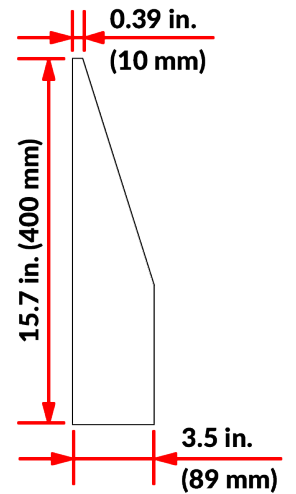

VERTICAL CABLE

NON-VENTED SHELF

2 RMU | 19 IN | SINGLE-SIDED

047-WSS-2400

DESCRIPTION

2 RMU, 19 in Single-Sided Non-Vented Shelf, Black

FEATURES

- High-quality SPCC cold rolled steel construction
- Fits standard 19 in. racks and wall-mounts
- Ideal for network and server equipment
- Includes mounting set 4x: (M6 screws, cage nuts, washers)
- Supports up to 44 lbs. load capacity
- Weight: 4.4 lb. (2 kg)

DIMENSIONS

Height:	3.5 in. (89 mm)
Width:	19 in. (483 mm)
Depth:	15.7 in. (400 mm)
Color:	Black

TOP VIEW

SIDE VIEW

FRONT VIEW

Florida (HQ)
800-749-2447

California
951-696-7772

New York
845-391-8318