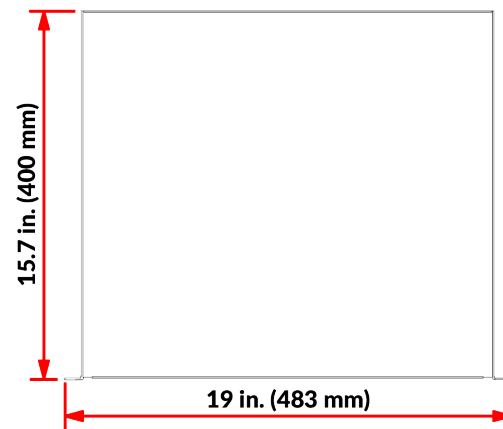

VERTICAL CABLE

NON-VENTED SHELF

2 RMU | 19 IN | SINGLE-SIDED

047-WSS-2400

DESCRIPTION

2 RMU, 19 in Single-Sided Non-Vented Shelf, Black

FEATURES

- High-quality SPCC cold rolled steel construction
- Fits standard 19 in. racks and wall-mounts
- Ideal for network and server equipment
- Includes mounting set 4x: (M6 screws, cage nuts, washers)
- Supports up to 44 lbs. load capacity
- Weight: 4.4 lb. (2 kg)

DIMENSIONS

Height:	3.5 in. (89 mm)
Width:	19 in. (483 mm)
Depth:	15.7 in. (400 mm)
Color:	Black

TOP VIEW

SIDE VIEW

FRONT VIEW

Florida (HQ)
800-749-2447

California
951-696-7772

New York
845-391-8318