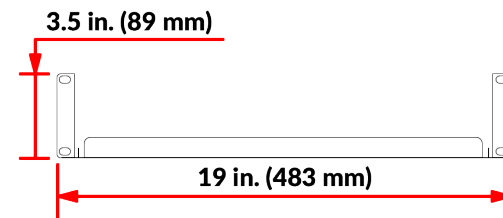

VERTICAL CABLE

NON-VENTED SHELF

2 RMU | 19 IN | SINGLE-SIDED

047-WSS-2400

DESCRIPTION

2 RMU, 19 in Single-Sided Non-Vented Shelf, Black

FEATURES

- High-quality SPCC cold rolled steel construction
- Fits standard 19 in. racks and wall-mounts
- Ideal for network and server equipment
- Includes mounting set 4x: (M6 screws, cage nuts, washers)
- Supports up to 44 lbs. load capacity
- Weight: 4.4 lb. (2 kg)

DIMENSIONS

Height:	3.5 in. (89 mm)
Width:	19 in. (483 mm)
Depth:	15.7 in. (400 mm)
Color:	Black

TOP VIEW

SIDE VIEW

FRONT VIEW

Florida (HQ)
800-749-2447

California
951-696-7772

New York
845-391-8318