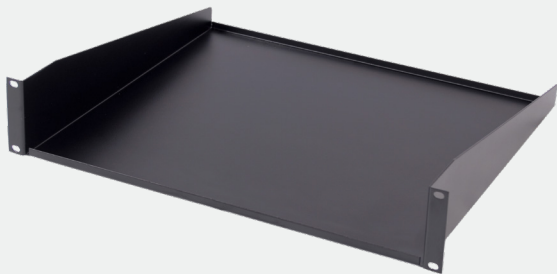

VERTICAL CABLE

NON-VENTED SHELF

2 RMU | 19 IN | SINGLE-SIDED

047-WSS-2400

DESCRIPTION

2 RMU, 19 in Single-Sided Non-Vented Shelf, Black

FEATURES

- High-quality SPCC cold rolled steel construction
- Fits standard 19 in. racks and wall-mounts
- Ideal for network and server equipment
- Includes mounting set 4x: (M6 screws, cage nuts, washers)
- Supports up to 44 lbs. load capacity
- Weight: 4.4 lb. (2 kg)

DIMENSIONS

Height:	3.5 in. (89 mm)
Width:	19 in. (483 mm)
Depth:	15.7 in. (400 mm)
Color:	Black

TOP VIEW

SIDE VIEW

FRONT VIEW

Florida (HQ)
800-749-2447

California
951-696-7772

New York
845-391-8318