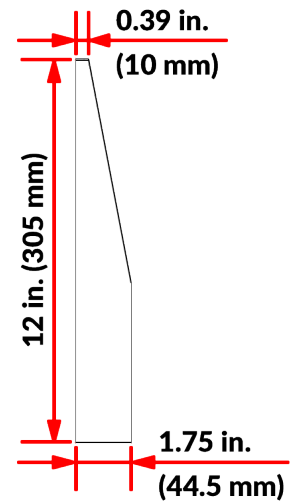

VERTICAL CABLE

NON-VENTED SHELF

1 RMU | 19 IN | SINGLE-SIDED

047-WSS-1300

DESCRIPTION

1 RMU, 19 in Single-Sided Non-Vented Shelf, Black

FEATURES

- High-quality SPCC cold rolled steel construction
- Fits standard 19 in. racks and wall-mounts
- Ideal for network and server equipment
- Includes mounting set 4x: (M6 screws, cage nuts, washers)
- Supports up to 30.8 lbs. load capacity
- Weight: 3.9 lb. (1.8 kg)

DIMENSIONS

Height:	1.75 in. (44.5 mm)
Width:	19 in. (483 mm)
Depth:	12 in. (305 mm)
Color:	Black

TOP VIEW

FRONT VIEW

SIDE VIEW

Florida (HQ)
800-749-2447

California
951-696-7772

New York
845-391-8318