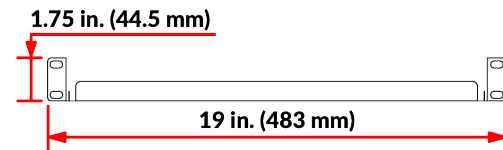

VERTICAL CABLE

NON-VENTED SHELF

1 RMU | 19 IN | SINGLE-SIDED

047-WSS-1300

DESCRIPTION

1 RMU, 19 in Single-Sided Non-Vented Shelf, Black

FEATURES

- High-quality SPCC cold rolled steel construction
- Fits standard 19 in. racks and wall-mounts
- Ideal for network and server equipment
- Includes mounting set 4x: (M6 screws, cage nuts, washers)
- Supports up to 30.8 lbs. load capacity
- Weight: 3.9 lb. (1.8 kg)

DIMENSIONS

Height:	1.75 in. (44.5 mm)
Width:	19 in. (483 mm)
Depth:	12 in. (305 mm)
Color:	Black

TOP VIEW

FRONT VIEW

SIDE VIEW

Florida (HQ)
800-749-2447

California
951-696-7772

New York
845-391-8318