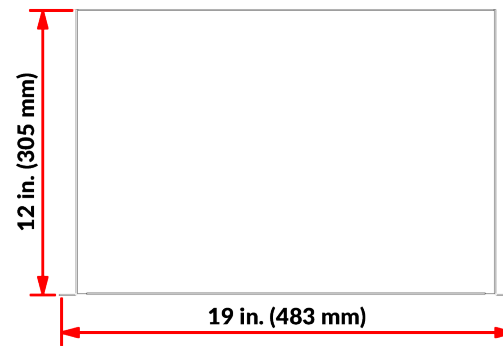

VERTICAL CABLE

NON-VENTED SHELF

1 RMU | 19 IN | SINGLE-SIDED

047-WSS-1300

DESCRIPTION

1 RMU, 19 in Single-Sided Non-Vented Shelf, Black

FEATURES

- High-quality SPCC cold rolled steel construction
- Fits standard 19 in. racks and wall-mounts
- Ideal for network and server equipment
- Includes mounting set 4x: (M6 screws, cage nuts, washers)
- Supports up to 30.8 lbs. load capacity
- Weight: 3.9 lb. (1.8 kg)

DIMENSIONS

Height:	1.75 in. (44.5 mm)
Width:	19 in. (483 mm)
Depth:	12 in. (305 mm)
Color:	Black

TOP VIEW

FRONT VIEW

SIDE VIEW

Florida (HQ)
800-749-2447

California
951-696-7772

New York
845-391-8318