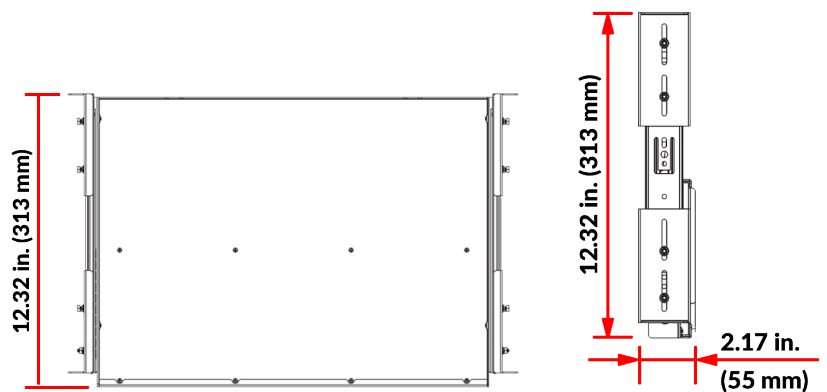

VERTICAL CABLE

SLIDING KEYBOARD SHELF

19 IN

047-WKS-3551

DESCRIPTION

Sliding Keyboard Shelf, 19 in. Rack Mountable

FEATURES

- Adjustable Mounting Depth: 12 in. to 28 in.
- Houses a keyboard and mouse within your server rack
- Includes 8× sets of M6 screws, washers, and cage nuts
- Mounts on most 4-post 19 in. racks
- Suitable for network equipment and components
- Supports up to 50 lbs. load capacity
- Weight: 12 lb. (5.4 kg)

DIMENSIONS

Height:	1.73 in. (44 mm)
Width:	19 in. (482.6 mm)
Mounting Depth:	12.32 in. (313 mm)
Total Depth:	28 in. (711.2 mm)
Color:	Black

FRONT VIEW

TOP VIEW

SIDE VIEW

Florida (HQ)
800-749-2447

California
951-696-7772