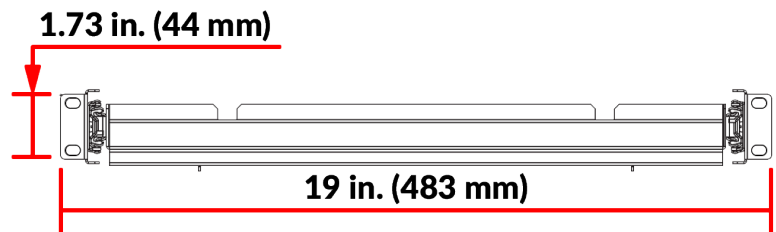

VERTICAL CABLE

SLIDING KEYBOARD SHELF

19 IN

047-WKS-3551

DESCRIPTION

Sliding Keyboard Shelf, 19 in. Rack Mountable

FEATURES

- Adjustable Mounting Depth: 12 in. to 28 in.
- Houses a keyboard and mouse within your server rack
- Includes 8× sets of M6 screws, washers, and cage nuts
- Mounts on most 4-post 19 in. racks
- Suitable for network equipment and components
- Supports up to 50 lbs. load capacity
- Weight: 12 lb. (5.4 kg)

DIMENSIONS

Height:	1.73 in. (44 mm)
Width:	19 in. (482.6 mm)
Mounting Depth:	12.32 in. (313 mm)
Total Depth:	28 in. (711.2 mm)
Color:	Black

FRONT VIEW

TOP VIEW

SIDE VIEW

Florida (HQ)
800-749-2447

California
951-696-7772