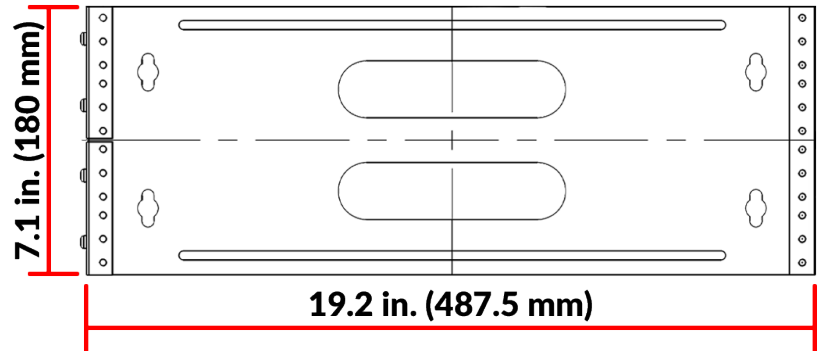

### DESCRIPTION

4 RMU, Hinged Type Wall-Mount Bracket

### FEATURES

- Fits any standard 4 RMU 19 in. patch panel
- Hinged design for easy access
- Cold-rolled steel (SPCC), 2 mm thickness (14 gauge)
- Includes M4 screws
- Weight: 2.5 lb. (1.13 kg)

### DIMENSIONS

Height:	7.1 in. (180 mm)
Width:	19.2 in. (487.5 mm)
Depth:	5.8 in. (148 mm)
Color:	Black

FRONT VIEW

TOP VIEW

Florida (HQ)  
800-749-2447

California  
951-696-7772

New York  
845-391-8318

Texas  
713-322-7242