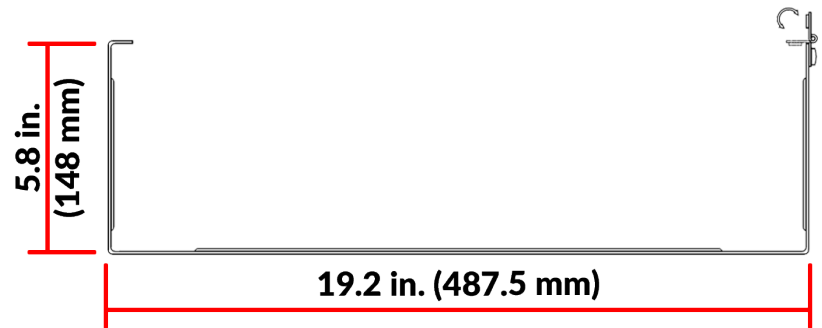

### FEATURES

- Fits any standard 4 RMU 19 in. patch panel
- Hinged design for easy access
- Cold-rolled steel (SPCC), 2 mm thickness (14 gauge)
- Includes M4 screws
- Weight: 2.5 lb. (1.13 kg)

### DIMENSIONS

Height:	7.1 in. (180 mm)
Width:	19.2 in. (487.5 mm)
Depth:	5.8 in. (148 mm)
Color:	Black

FRONT VIEW

TOP VIEW

Florida (HQ)  
800-749-2447

California  
951-696-7772

New York  
845-391-8318

Texas  
713-322-7242