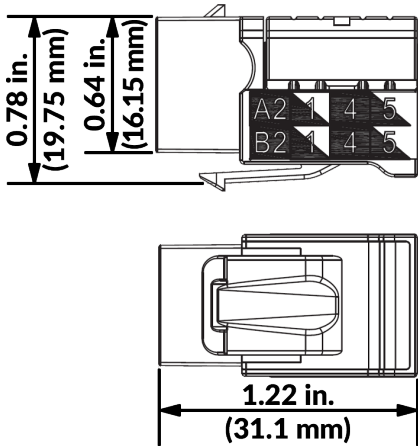

IDC

Housing: PC UL 94V-0 with Black color
 Terminal: Phosphor Bronze with Tin plating
 Cap: ABS+PC UL 94V-0
 PCB: FR4, UL 94V-0

DIMENSIONS

Height:	0.78 in. (19.75 mm)
Width:	0.67 in. (17 mm)
Depth:	1.22 in. (31.1 mm)
Weight (Single Jack):	0.04 lb. (0.02 kg)
Weight (25 Pack):	0.5 lb. (0.23 kg)

PERFORMANCE

Color Code: T568A & T568B wiring
 Insertion Force: 20N max. (IEC 60603-7-3)
 Retention Force: 17 lb. (7.7 kg) between jack and plug
 Operating Temperature: -10° C to 60° C max. (ISO/IEC 11801, ANSI/TIA 568)

Texas
713-322-7242

verticalcable.com

This specification sheet is subject to change without notice.

Rev. 04/2026

SINGLE-PACK PART NUMBERS	25-PACK PART NUMBERS
353-V2812/C6AAL (Almond)	353-V2803/BL/25 (Blue)
353-V2813/C6ABK (Black)	353-V2810/WH/25 (White)
353-V2814/C6ABL (Blue)	353-V2800/BW/25 (Bright White)
353-V2815/C6AGR (Green)	
353-V2816/C6AGY (Grey)	
353-V2817/C6AIV (Ivory)	
353-V2818/C6AOR (Orange)	
353-V2819/C6APR (Purple)	
353-V2820/C6ARD (Red)	
353-V2821/C6AWH (White)	
353-V2823/C6ABW (Bright White)	
353-V2822/C6AYL (Yellow)	

SCALE 1/1

Florida (HQ)
800-749-2447

California
951-696-7772

New York
845-391-8318

Texas
713-322-7242

verticalcable.com

This specification sheet is subject to change without notice.