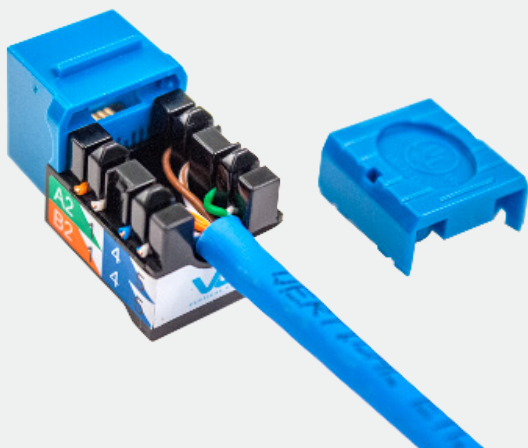

Florida (HQ)
800-749-2447

California
951-696-7772

New York
845-391-8318

Texas
713-322-7242

verticalcable.com

This specification sheet is subject to change without notice.

Rev. 04/2026