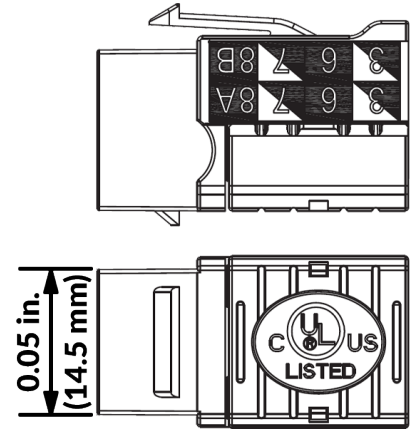

Florida (HQ)
800-749-2447

California
951-696-7772

New York
845-391-8318

Texas
713-322-7242

verticalcable.com

This specification sheet is subject to change without notice.