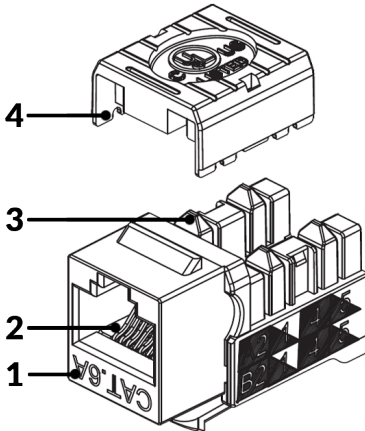

IDC

Housing: PC UL 94V-0 with Black color
 Terminal: Phosphor Bronze with Tin plating
 Cap: ABS+PC UL 94V-0
 PCB: FR4, UL 94V-0

DIMENSIONS

Height:	0.78 in. (19.75 mm)
Width:	0.67 in. (17 mm)
Depth:	1.22 in. (31.1 mm)
Weight (Single Jack):	0.04 lb. (0.02 kg)
Weight (25 Pack):	0.5 lb. (0.23 kg)

Texas
713-322-7242

verticalcable.com

This specification sheet is subject to change without notice.

Rev. 04/2026

SINGLE-PACK PART NUMBERS	25-PACK PART NUMBERS
353-V2812/C6AAL (Almond)	353-V2803/BL/25 (Blue)
353-V2813/C6ABK (Black)	353-V2810/WH/25 (White)
353-V2814/C6ABL (Blue)	353-V2800/BW/25 (Bright White)
353-V2815/C6AGR (Green)	
353-V2816/C6AGY (Grey)	
353-V2817/C6AIV (Ivory)	
353-V2818/C6AOR (Orange)	
353-V2819/C6APR (Purple)	
353-V2820/C6ARD (Red)	
353-V2821/C6AWH (White)	
353-V2823/C6ABW (Bright White)	
353-V2822/C6AYL (Yellow)	