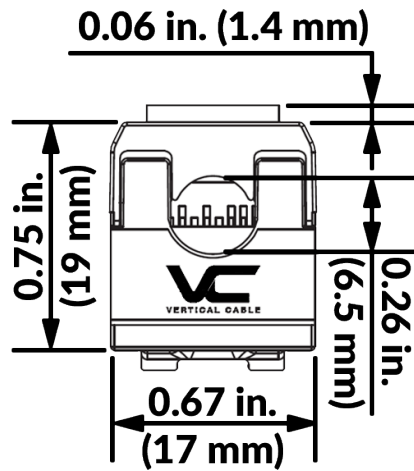

Florida (HQ)
800-749-2447

California
951-696-7772

New York
845-391-8318

Texas
713-322-7242

verticalcable.com

This specification sheet is subject to change without notice.