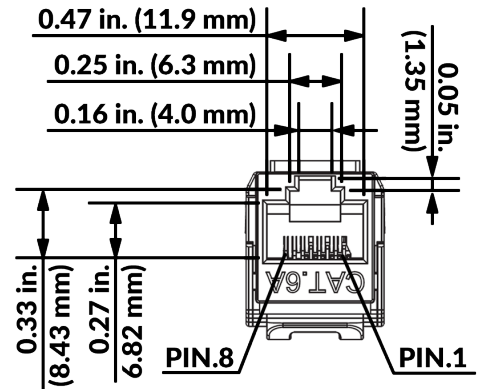

IDC

Housing: PC UL 94V-0 with Black color
 Terminal: Phosphor Bronze with Tin plating
 Cap: ABS+PC UL 94V-0
 PCB: FR4, UL 94V-0

DIMENSIONS

Height:	0.78 in. (19.75 mm)
Width:	0.67 in. (17 mm)
Depth:	1.22 in. (31.1 mm)
Weight (Single Jack):	0.04 lb. (0.02 kg)
Weight (25 Pack):	0.5 lb. (0.23 kg)

PERFORMANCE

Color Code: T568A & T568B wiring
 Insertion Force: 20N max. (IEC 60603-7-3)
 Retention Force: 17 lb. (7.7 kg) between jack and plug
 Operating Temperature: -10° C to 60° C max. (ISO/IEC 11801, ANSI/TIA 568)

Texas
713-322-7242

verticalcable.com

This specification sheet is subject to change without notice.

Rev. 04/2026

SINGLE-PACK PART NUMBERS	25-PACK PART NUMBERS
353-V2812/C6AAL (Almond)	353-V2803/BL/25 (Blue)
353-V2813/C6ABK (Black)	353-V2810/WH/25 (White)
353-V2814/C6ABL (Blue)	353-V2800/BW/25 (Bright White)
353-V2815/C6AGR (Green)	
353-V2816/C6AGY (Grey)	
353-V2817/C6AIV (Ivory)	
353-V2818/C6AOR (Orange)	
353-V2819/C6APR (Purple)	
353-V2820/C6ARD (Red)	
353-V2821/C6AWH (White)	
353-V2823/C6ABW (Bright White)	
353-V2822/C6AYL (Yellow)	

SCALE 1/1

Florida (HQ)
800-749-2447

California
951-696-7772

New York
845-391-8318

Texas
713-322-7242

verticalcable.com

This specification sheet is subject to change without notice.