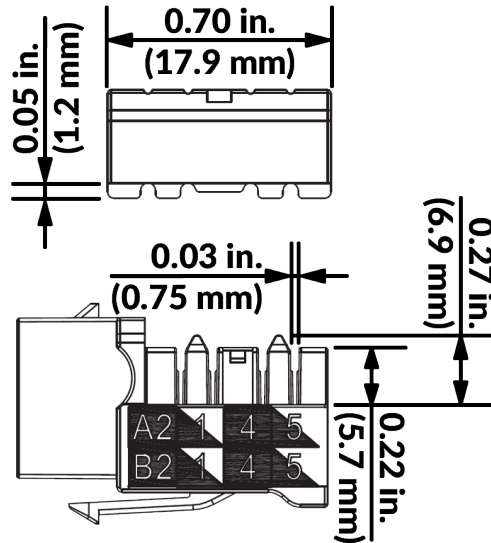

Florida (HQ)
800-749-2447

California
951-696-7772

New York
845-391-8318

Texas
713-322-7242

verticalcable.com

This specification sheet is subject to change without notice.