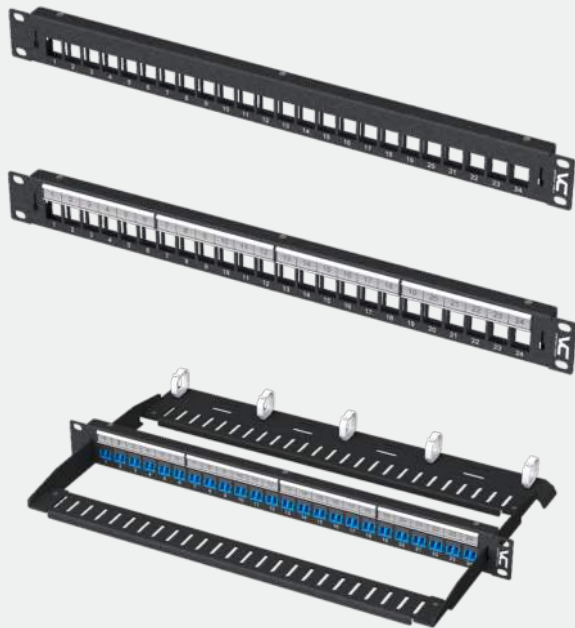

VERTICAL CABLE

BLANK PATCH PANEL

UNSHIELDED | 1 RMU | 24-POSITION

266-PKM02-24000

DESCRIPTION

Blank Rack-Mount Panel, Unshielded, 1-RMU, 24-position

FEATURES

- Standard Compatibility
- Durable Construction
- Black Powder Coating Finishing
- High Capacity Housing up to:
 - ☐ 24 keystone modules
 - ☐ 24 optical fibers using SC SX adapters
 - ☐ 48 optical fibers using LC DX adapters
- Efficient and Easy to Access Rear, Removable & Interchangeable Cable Management *(sold separately)*
- Weight: 1.3 lb (0.6 kg) *without keystone modules*

CHARACTERISTICS

Form-Factor: 19 in. rack/cabinet mounting standard (EIA-ECA-310-E)

Adapter Orientation: Key/Latch Up

MATERIALS

Panel: 0.06 in. (1.5 mm) (16-GA) CRS

Black Powder Coating: RAL 9005 (jet black)

LABELING

Holder: Integral to Keystone-Module Block, clear window

Medium: Plain-Paper Inserts, factory-preprinted position numbers

RACK MOUNTING

Set of USCU fasteners: 4 x #10-32 x 5/8 cross-recessed pan-head machine screws, black;

4 x #12-24 x 5/8 cross-recessed pan-head machine screws, black;

4 x #12 x 9/16 x 3/8 plain round washers, nylon, black

ENVIRONMENTAL

Operating Temperature: -20 °C--+70 °C (-4 °F--+158 °F)

Operating Humidity: ≤ 95% RH non-condensing