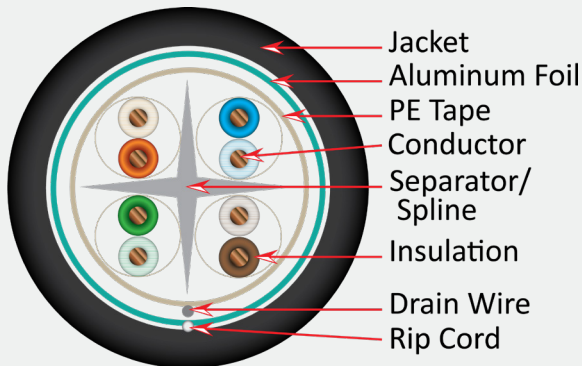

VERTICAL CABLE

CAT6 CMP CABLE

F/UTP (SHIELDED)

168-400 SERIES

DESCRIPTION

CAT6, PoE Type 4, 23 AWG F/UTP (Shielded), CMP (Plenum-Rated) Solid Bare Copper, 550 MHz, 1000 ft.

FEATURES

- Overall Foil-Shielded Twisted-Pair (F/UTP) Construction
- Plenum Fire Safety Rating (CMP)
- 23 AWG Bare Copper Conductors
- Easy-to-See Vivid-Color Conductor Insulation & Jacket
- Meets or exceeds ANSI/TIA-568.2-D
- ETL-Listed, RoHS Compliant
- Packaging: 1,000 ft Wooden Spool (15 in. x 11 in.)
- Weight: 45.2 lbs (20.5 kg)

Compatible with VC RJ45 plugs

012-021-100 | 012-026/EZF-100

PART NUMBERS			
168-400/S/P/BK	● (Black)	168-403/S/P/GY	● (Grey)
168-401/S/P/BL	● (Blue)	168-408/S/P/WH	○ (White)
168-402/S/P/GR	● (Green)	168-409/S/P/YL	● (Yellow)

CONSTRUCTION

Tape: PE Tape (20/0.025 mm)
 Drain Wire: Solid Tinned Copper
 Shield: Aluminum/Poly Tape
 100% coverage with 25% overlapping
 Separator: Yes, LSZH CROSSWEB
 Ripcord: Yes, Kevlar

CONDUCTORS

Size: Solid Bare Copper

INSULATION

Outside Diameter: 0.045 in. (1.15 mm)
 Color Coding: Pair 1: Blue/White-Blue Pair 2: Orange/White-Orange
 Pair 3: Green/White-Green Pair 4: Brown/White-Brown

JACKET

Nominal Thickness: Plenum PVC
 0.02 in (0.40 mm)
 Outer Diameter: 0.28 in (7.1 mm)
 Marking: 4PR 23AWG SOLID CAT6 550MHZ F/UTP
 CMP FT6 75C 5011596 (ETL) C(ETL)---ETL
 VERIFIED TO ANSI/TIA-568.2-D 10/31/2022
 ROHS COMPLIANT XXXXFT