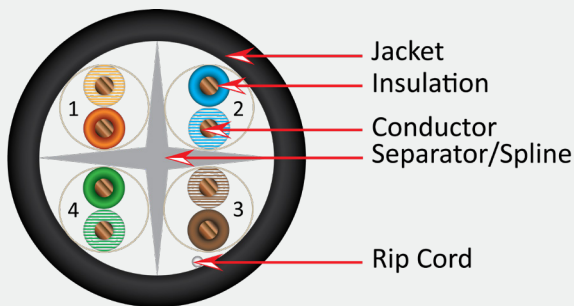

VERTICAL CABLE

CAT6A CMP CABLE

UTP (UNSHIELDED) | PLENUM-RATED

065-700 SERIES

DESCRIPTION

CAT6A, PoE Type 4, 23 AWG UTP (Unshielded), CMP (Plenum-Rated) Solid Bare Copper, 750 MHz, 1000 ft.

FEATURES

- Unshielded Twisted Pair (UTP) Construction
- Plenum Fire Safety Rating (CMP)
- 23 AWG Solid Bare Copper Conductors
- High-Performance Data Cable
- Suitable for 10GS High-Speed Applications
- Meets or exceeds ANSI/TIA-568-2.D
- Supports PoE (Type 4) IEEE 802.3bt (up to 100W)
- ETL-Listed, RoHS Compliant
- Supplied in 1000 ft. Wooden Spool (5 in. x 8.5 in.)
- Weight: 40.5 lbs (18.4 kg)

Compatible with VC RJ45 plugs

012-021-100 | 012-024/10G
012-025/EZF-100 | 012-026/EZF-100

PART NUMBERS			
065-700/A/P/BK	● (Black)	065-703/A/P/GY	● (Grey)
065-701/A/P/BL	● (Blue)	065-705/A/P/PR	● (Purple)
065-702/A/P/GR	● (Green)	065-707/A/P/WH	○ (White)

CONSTRUCTION

Separator: Yes, LSZH CROSSWEB
Ripcord: Yes, Kevlar

CONDUCTORS

Size: Solid Bare Copper
23 AWG

INSULATION

Outside Diameter: FEP
0.040 in. (1.01 mm)
Color Coding: Pair 1: Blue/White-Blue Pair 2: Orange/White-Orange
Pair 3: Green/White-Green Pair 4: Brown/White-Brown

JACKET

Nominal Thickness: Plenum PVC
0.02 in (0.40 mm)
Outer Diameter: 0.24 in (6.10 mm)
Marking: 4PR 23AWG SOLID CAT6A AUGMENTED
10GS UTP CMP FT6 75C 5011596(ETL) C(ETL)
---ETL-VERIFIED TO ANSI/TIA-568-2.D
11/29/2022 ROHS COMPLIANT XXXFT