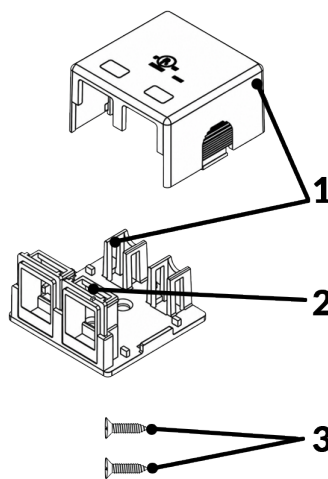

IDC

Housing: PC + Glass Fiber, UL 94V-2

SCALE 1/1