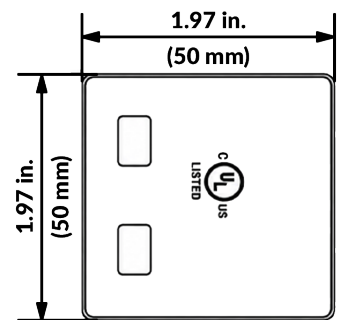

Florida (HQ)
800-749-2447

California
951-696-7772

New York
845-391-8318

Texas
713-322-7242

verticalcable.com

This specification sheet is subject to change without notice.

Rev. 04/2026