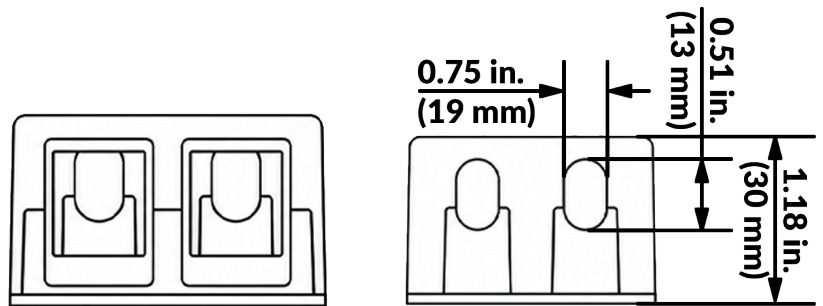

IDC

Housing: PC + Glass Fiber, UL 94V-2

SCALE 1/1