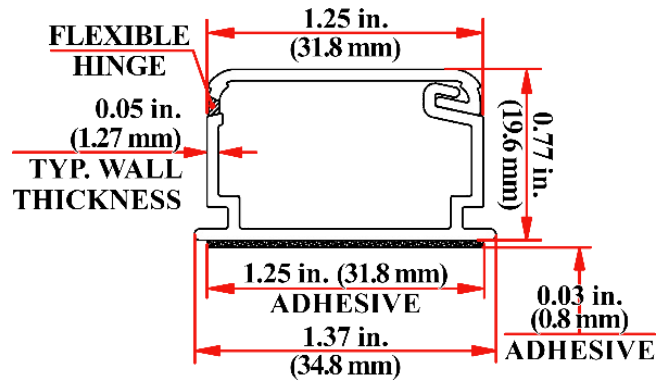

## 045-TSR-6A SERIES

PART NUMBER:	DESCRIPTION:
045-TSR1FW-6A	Surface Raceway, 0.75 in., 6 ft, Office White
045-TSR1I-6A	Surface Raceway, 0.75 in., 6 ft, Ivory
045-TSR2FW-6A	Surface Raceway, 1.25 in., 6 ft, Office White
045-TSR2I-6A	Surface Raceway, 1.25 in., 6 ft, Ivory
045-TSR3FW-6A	Surface Raceway, 1.75 in., 6 ft, Office White
045-TSR3I-6A	Surface Raceway, 1.75 in., 6 ft, Ivory

## CONSTRUCTION

Length:	6 ft (1.83 m)
Width:	
045-TSR1x-6A:	0.75 in. (19.05 mm)
045-TSR2x-6A:	1.25 in. (31.75 mm)
045-TSR3x-6A:	1.75 in. (44.45 mm)
Height:	
045-TSR1x-6A:	0.51 in. (12.95 mm)
045-TSR2x-6A:	0.77 in. (19.56 mm)
045-TSR3x-6A:	1.01 in. (25.65 mm)
Color:	Office White or Ivory
Material:	Polyvinylchloride (PVC)

**VERTICAL CABLE**

951.696.7772 California  
800.749.2447 Florida  
845.391.8318 New York  
713.322.7242 Texas

[verticalcable.com](http://verticalcable.com)

Rev. 08/2025

Subject to change without notice.

# 6 FT SURFACE RACEWAYS - 0.75 IN | 1.25 IN | 1.75 IN

**045-TSR1x-6A**

**045-TSR2x-6A**

**045-TSR3x-6A**