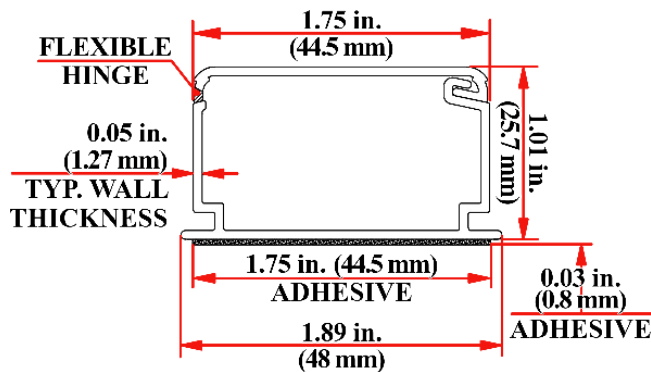

## 045-TSR-6A SERIES

PART NUMBER:	DESCRIPTION:
045-TSR1FW-6A	Surface Raceway, 0.75 in., 6 ft, Office White
045-TSR1I-6A	Surface Raceway, 0.75 in., 6 ft, Ivory
045-TSR2FW-6A	Surface Raceway, 1.25 in., 6 ft, Office White
045-TSR2I-6A	Surface Raceway, 1.25 in., 6 ft, Ivory
045-TSR3FW-6A	Surface Raceway, 1.75 in., 6 ft, Office White
045-TSR3I-6A	Surface Raceway, 1.75 in., 6 ft, Ivory

## CONSTRUCTION

Length:	6 ft (1.83 m)
Width:	
045-TSR1x-6A:	0.75 in. (19.05 mm)
045-TSR2x-6A:	1.25 in. (31.75 mm)
045-TSR3x-6A:	1.75 in. (44.45 mm)
Height:	
045-TSR1x-6A:	0.51 in. (12.95 mm)
045-TSR2x-6A:	0.77 in. (19.56 mm)
045-TSR3x-6A:	1.01 in. (25.65 mm)
Color:	Office White or Ivory
Material:	Polyvinylchloride (PVC)

**VERTICAL CABLE**

951.696.7772 California  
800.749.2447 Florida  
845.391.8318 New York  
713.322.7242 Texas

[verticalcable.com](http://verticalcable.com)

Rev. 08/2025

Subject to change without notice.

# 6 FT SURFACE RACEWAYS - 0.75 IN | 1.25 IN | 1.75 IN

**045-TSR1x-6A**

**045-TSR2x-6A**

**045-TSR3x-6A**