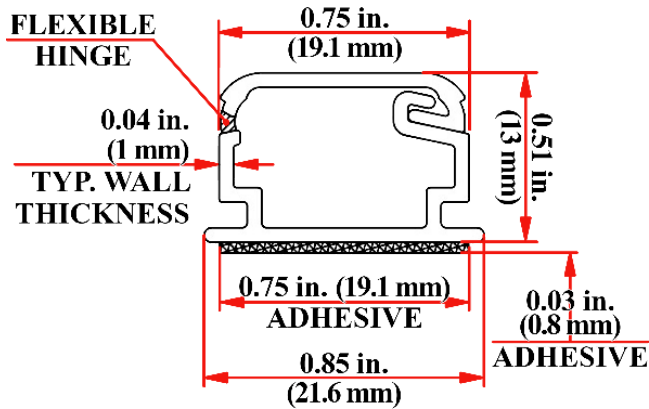

## FEATURES

- Measuring 6 ft in length
- Tamper resistant, the cover's self-locking, hidden positive latch permits quick re-entry as well as providing a secure installation of premise wire.
- Manufactured of UL 94 V-0 rated PVC material
- Fittings incorporate a minimum 1 in. bend radius per ANSI/TIA-568.0 and ANSI/TIA-569
- Rubber-based foam tape adhesive with high ultimate bond strength conforms to any surface.
- Flexible hinge allows the raceway to endure numerous openings without creating discoloration or stress cracking.
- Junction boxes can be used with this raceway for electrical or data outlets
- UL-Listed
- 20 per box

## 045-TSR-6A SERIES

PART NUMBER:	DESCRIPTION:
045-TSR1FW-6A	Surface Raceway, 0.75 in., 6 ft, Office White
045-TSR1I-6A	Surface Raceway, 0.75 in., 6 ft, Ivory
045-TSR2FW-6A	Surface Raceway, 1.25 in., 6 ft, Office White
045-TSR2I-6A	Surface Raceway, 1.25 in., 6 ft, Ivory
045-TSR3FW-6A	Surface Raceway, 1.75 in., 6 ft, Office White
045-TSR3I-6A	Surface Raceway, 1.75 in., 6 ft, Ivory

## CONSTRUCTION

Length:	6 ft (1.83 m)
Width:	
045-TSR1x-6A:	0.75 in. (19.05 mm)
045-TSR2x-6A:	1.25 in. (31.75 mm)
045-TSR3x-6A:	1.75 in. (44.45 mm)
Height:	
045-TSR1x-6A:	0.51 in. (12.95 mm)
045-TSR2x-6A:	0.77 in. (19.56 mm)
045-TSR3x-6A:	1.01 in. (25.65 mm)
Color:	Office White or Ivory
Material:	Polyvinylchloride (PVC)

# 6 FT SURFACE RACEWAYS - 0.75 IN | 1.25 IN | 1.75 IN

**045-TSR1x-6A**

**045-TSR2x-6A**

**045-TSR3x-6A**