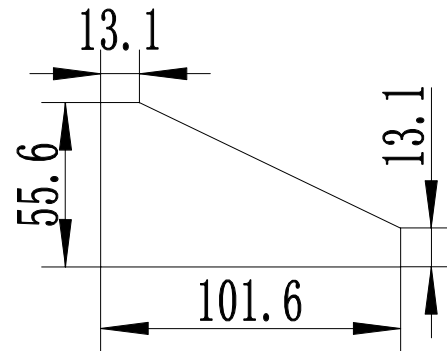

1 RMU VERTICAL WALL MOUNT RACK/BRACKET

047-WVR-1000

Height	Width	Mounting Depth	Color	Weight	Capacity
4 in.	19.2 in.	2.2 in.	Black	2 lb	11 lb

DESCRIPTION

1 RMU Vertical Wall-Mount Rack / Bracket.

FEATURES

- Aluminum Material.
- Mounts flush to wall & under desk.
- Pre drilled holes for #12-24 screws.
- 4 Screws and Washers Included.
- Highly functional and stylish, value packed and multiple-vendor compatibility.
- Compatible with 19" rack mountable equipment.

SIDE

VERTICAL CABLE

951.696.7772 California
800.749.2447 Florida
845.391.8318 New York
713.322.7242 Texas

verticalcable.com

Rev. 05/2025

Subject to change without notice.