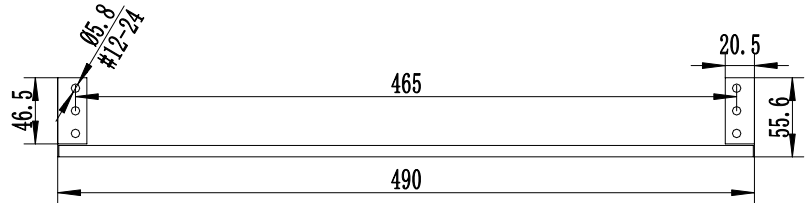

1 RMU VERTICAL WALL MOUNT RACK/BRACKET

047-WVR-1000

Height	Width	Mounting Depth	Color	Weight	Capacity
4 in.	19.2 in.	2.2 in.	Black	2 lb	11 lb

DESCRIPTION

1 RMU Vertical Wall-Mount Rack / Bracket.

FEATURES

- Aluminum Material.
- Mounts flush to wall & under desk.
- Pre drilled holes for #12-24 screws.
- 4 Screws and Washers Included.
- Highly functional and stylish, value packed and multiple-vendor compatibility.
- Compatible with 19" rack mountable equipment.

TOP

VERTICAL CABLE

951.696.7772 California
800.749.2447 Florida
845.391.8318 New York
713.322.7242 Texas

verticalcable.com

Rev. 05/2025

Subject to change without notice.