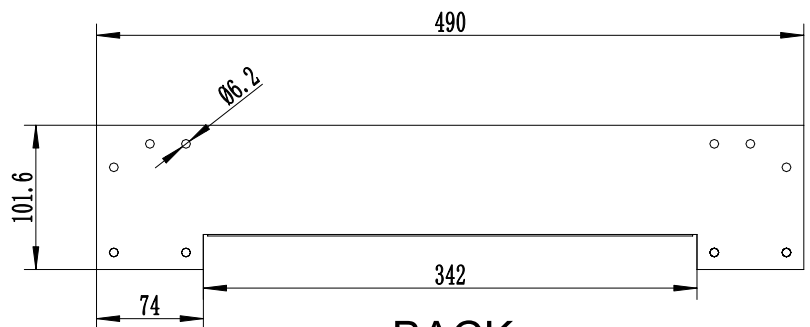

## 047-WVR-1000

Height	Width	Mounting Depth	Color	Weight	Capacity
4 in.	19.2 in.	2.2 in.	Black	2 lb	11 lb

### FEATURES

- Aluminum Material.
- Mounts flush to wall & under desk.
- Pre drilled holes for #12-24 screws.
- 4 Screws and Washers Included.
- Highly functional and stylish, value packed and multiple-vendor compatibility.
- Compatible with 19" rack mountable equipment.

TOP

SIDE

BACK