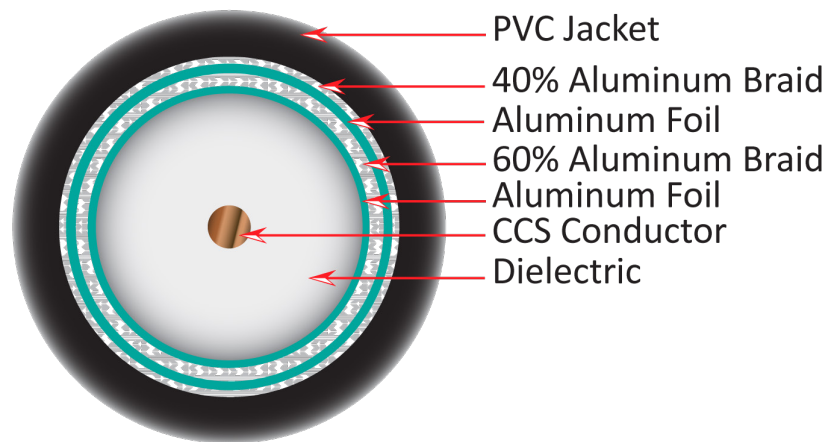

RG11 QUAD SHIELD 14 AWG COAXIAL CABLE (CM-RATED)

PERFORMANCE

ELECTRICAL & PHYSICAL PROPERTIES

Conductor DCR 20°C:	≤40Ω/KM
Fire Resistant:	CM
Return Loss:	≥ 20dB Min (5-3000 Mhz)
Capacitance Conductor to Shield (pF/M):	53 ±3

Frequency(Mhz)	Attenuation ≤dB/100FT	Frequency(Mhz)	Attenuation ≤dB/100FT
5	0.45	550	3.04
55	0.99	600	3.18
83	1.18	750	3.65
187	1.75	865	3.98
211	1.90	1000	4.35
250	2.05	1200	4.65
300	2.25	1450	5.17
350	2.42	1800	5.90
400	2.60	2200	6.58
450	2.75	2500	6.89
500	2.90	3000	7.58

VERTICAL CABLE

951.696.7772 California
800.749.2447 Florida
845.391.8318 New York
713.322.7242 Texas

verticalcable.com

Rev. 03/2025

Subject to change without notice.