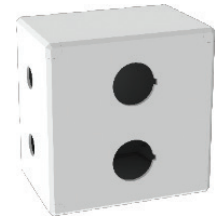

253-SMB67-A4
Dual left-in, dual top-out

AS DELIVERED