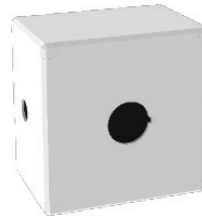

253-SMB67-A3
Left-in, top-out

AS DELIVERED