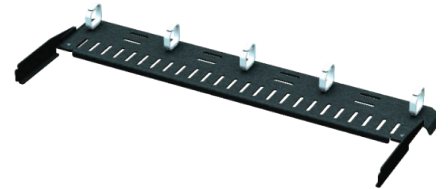

Cable Management Bars - General Purpose

- 266-CFM00-2A3 Cable Management Bar, General Purpose, 3-in Deep, Basic Width
- 266-CFM00-2A4 Cable Management Bar, General Purpose, 4-in Deep, Basic Width
- 266-CFM00-2A2A Cable Management Bar, General Purpose, 2-in Deep, Extended

KITTING

- As delivered:
- 1 x cable management bar, folded;
 - 1 x shipping box.
- Not included:
- cable ties.

Cable Management Bars - Optical Fiber

- 266-CFM00-2B3 Cable Management Bar, Optical Fiber, 3-in Deep, Basic Width
- 266-CFM00-2B4 Cable Management Bar, Optical Fiber, 4-in Deep, Basic Width

KITTING

- As delivered:
- 1 x cable management bar, folded;
 - 5 x cable/fiber management rings;
 - 1 x shipping box.
- Not included:
- cable ties.

COMPATIBILITY

266-CFM00-2Axx (Basic)			266-CFM00-2AxxA (Extended)
266-PMD01-2A3A	266-PKM02-24xxx 266-PKM03-24xxx	266-PKM02-D8xxx 266-PKM03-D8xxx	266-PKM04-24xxx

CHARACTERISTICS

	General Purpose			Optical Fiber	
	266-CFM00-2A3 3-inch	266-CFM00-2A4 4-inch	266-CFM00-2A2A 2-inch	266-CFM-2B3 3-inch	266-CFM-2B4 4-inch
Materials:	1.5-mm (16-GA) CRS; black powder coating.				
Width:	430 mm (16.9 in)		440 mm (17.3 in)	430 mm (16.9 in)	
Height:	25 mm (1.0 in)				
Depth, clearance:	75 mm (3.0 in)	100 mm (4.0 in)	50 mm (2.0 in)	75 mm (3.0 in)	100 mm (4 in)
Depth, overall:	115 mm (4.5 in)	140 mm (5.5 in)	95 mm (3.7 in)	160 mm (6.3 in)	190 mm (7.5 in)
Shipping dimensions:	Foldable design W:470 mm (18.7 in); D:42 mm (1.7 in); H:25 mm (1.0 in)		Foldable design W:475 mm (18.7 in); D:42 mm (1.7 in); H:25 mm (1.0 in)	Foldable design W:470 mm (18.7 in); D:42 mm (1.7 in); H:25 mm (1.0 in)	
Weight:	270 g (9.5 oz)	325 g (11.5 oz)	270 g (9.5 oz)	480 g (16.9 oz)	530 g (18.7 oz)