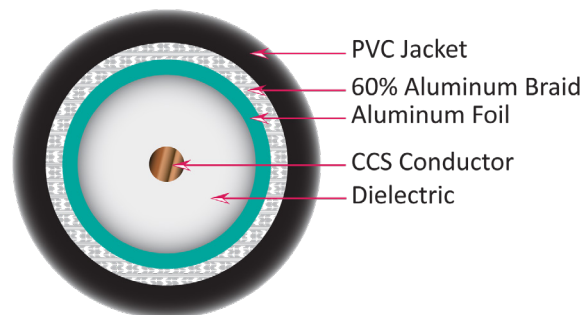

PACKED WEIGHT

107-1234BK6S1BX:	30 lb (13.6 kg)

CONTINUED ON NEXT PAGE...

VERTICAL CABLE

951.696.7772 California
800.749.2447 Florida
845.391.8318 New York
713.322.7242 Texas

verticalcable.com

Rev. 03/2025

Subject to change without notice.