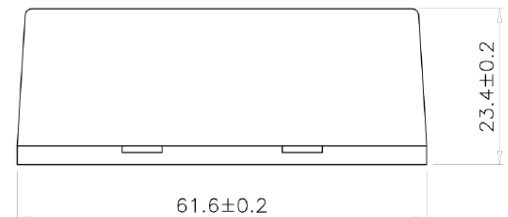

PERFORMANCE

Meets or exceeds ISO/IEC 11801,
ANSI/TIA-568.2-D

VERTICAL CABLE

951.696.7772 California
800.749.2447 Florida
845.391.8318 New York
713.322.7242 Texas

verticalcable.com

Rev. 03/2025

Subject to change without notice.