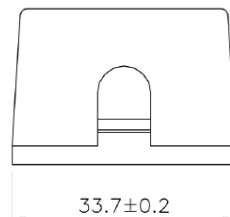

PERFORMANCE

Meets or exceeds ISO/IEC 11801,
ANSI/TIA-568.2-D

VERTICAL CABLE

951.696.7772 California
800.749.2447 Florida
845.391.8318 New York
713.322.7242 Texas

verticalcable.com

Rev. 03/2025

Subject to change without notice.