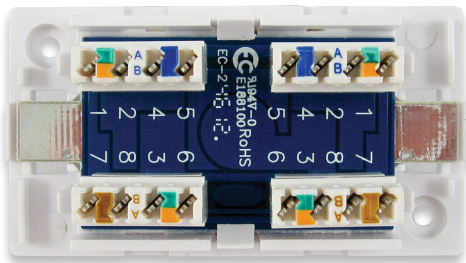

CAT5E JUNCTION BOX SPLICE BOX

DESCRIPTION

CAT5E Junction Box, T568A & T568B Standards, Splice Box, Compatible with 110 & Krone Termination Tools.

FEATURES

- High-impact ABS construction
- Screws, ties and adhesive tape included
- 110 & Krone type terminal blocks
- Can be terminated with 110 or Krone type tools
- UL 94V-0 Fire Retardant
- T568A & T568B Color Codes
- UL Listed

040-371/C5J/WH

SPECIFICATIONS

MATERIAL

Housing: ABS, UL 94V-0

IDC

Housing: PC + Glass Fiber, UL 94V-2
Terminal: Phosper Bronze with Tin plating

PCB

FR4, UL 94V-0