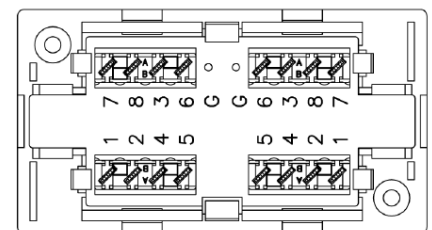

PERFORMANCE

Meets or exceeds ISO/IEC 11801,
ANSI/TIA-568.2-D

VERTICAL CABLE

951.696.7772 California
800.749.2447 Florida
845.391.8318 New York
713.322.7242 Texas

verticalcable.com

Rev. 03/2025

Subject to change without notice.