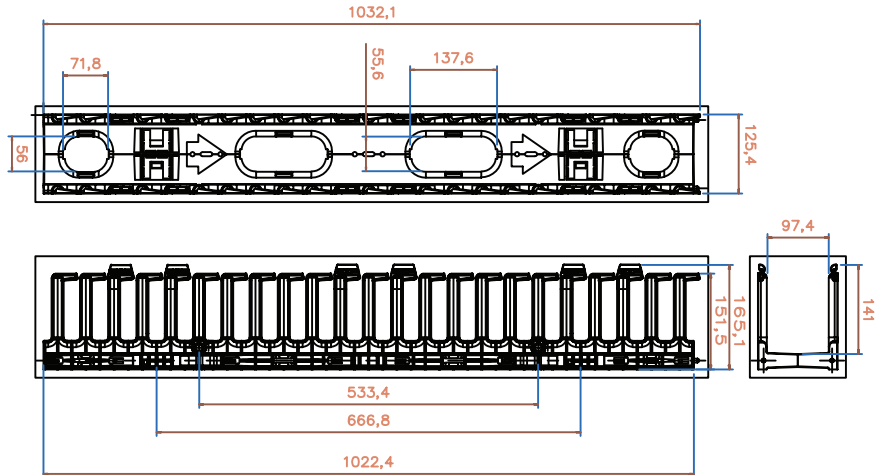

45 RMU VERTICAL CABLE MANAGER Single-Sided (Universal Fit)

047-VMF-4501

Total Height	Section Height	Width	Depth	Color	Weight	Type
78.9 in.	39.45 in.	5 in.	6.5 in.	Black	12.5 LB	Single-Sided

DESCRIPTION

45 RMU Vertical Cable Manager - Single Sided.
Compatible with most Relay / Open Racks.

FEATURES

- Made of high-quality plastic
- Removable cover for easy access
- Flexible fingers for easy cable feed
- Mounts on either side of a rack (L/R)
- Compatible with most relay racks
- One unit includes two sections (2X 22.5U)
- Couple both sections together to get 45 RMU or use one section with a 20 RMU relay rack
- Includes 4 screws and 2 metal ears and hardware to be installed between two racks (universal fit)

Compatible with Vertical Cable Relay Racks:
Item #: 047-WOS-0220, 047-WOS-0245,
047-WOS-0445

VERTICAL CABLE

951.696.7772 California
800.749.2447 Florida
845.391.8318 New York
713.322.7242 Texas

verticalcable.com

Rev. 2/2025

Subject to change without notice.