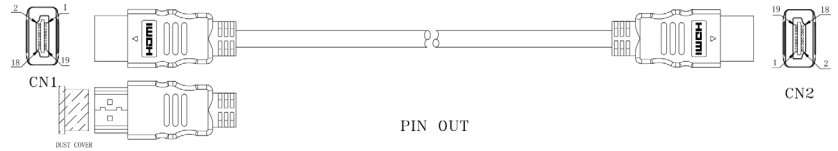

VERTICAL CABLE

951.696.7772 California
800.749.2447 Florida
845.391.8318 New York
713.322.7242 Texas

verticalcable.com

Rev. 01/2025

Subject to change without notice.