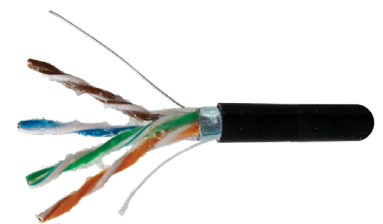

WEIGHT

059-487/S/CMXF:	33.2 lb.

VERTICAL CABLE

951.696.7772 California
800.749.2447 Florida
845.391.8318 New York
713.322.7242 Texas

verticalcable.com

Rev. 01/2025

Subject to change without notice.