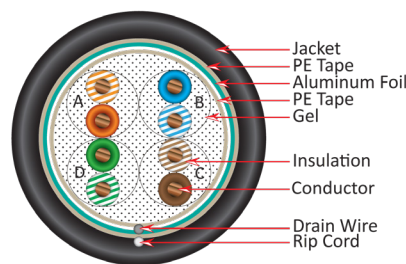

WEIGHT

059-487/S/CMXF:	33.2 lb.

VERTICAL CABLE

951.696.7772 California
800.749.2447 Florida
845.391.8318 New York
713.322.7242 Texas

verticalcable.com

Rev. 01/2025

Subject to change without notice.