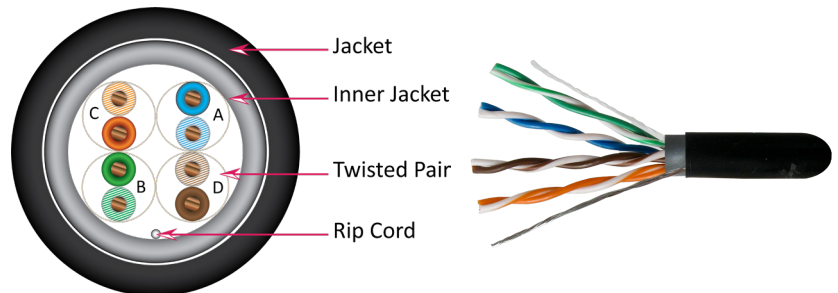

CAT5E DIRECT BURIAL CABLE

CMX / WATERPROOF / UV-RESISTANT

24 AWG 8 CONDUCTOR (UNSHIELDED)

DESCRIPTION

350 MHz CAT5E, CMX / Outdoor Jacket, Direct Burial / Waterproof 4 Unshielded Twisted Pairs (UTP), 8 24-AWG Solid Bare Copper Conductors. 1000 ft.

FEATURES

- Supports 10/100/1000BASE-T applications
- Outdoor UV-resistant jacket
- Direct Burial / Waterproof Dual Jacket
- 350-MHz bandwidth supporting wide range of applications
- 24 AWG Solid Copper Conductors
- Easily identifiable pair insulation colors
- Exceeds ANSI/TIA-568.2-D and ISO/IEC 11801 specifications
- CAN/CSA-C22.2 No. 214, RoHS compliant
- ETL listed

SAFETY

FPA 70 (NEC®) fire rating: CMX

ENVIRONMENTAL

Operating temperature: $-40^{\circ}\text{F} - 167^{\circ}\text{F}$ ($-40^{\circ}\text{C} - 75^{\circ}\text{C}$)

WEIGHT

30 lb

VERTICAL CABLE

951.696.7772 California
800.749.2447 Florida
845.391.8318 New York
713.322.7242 Texas