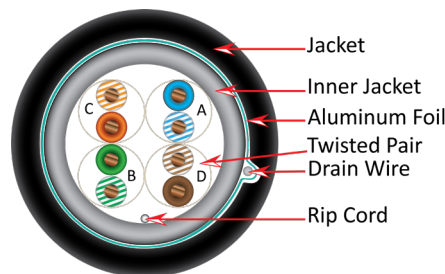

WEIGHT

059-486/CMXT:	32.1 lb

VERTICAL CABLE

951.696.7772 California
800.749.2447 Florida
845.391.8318 New York
713.322.7242 Texas

verticalcable.com

Rev. 01/2025

Subject to change without notice.