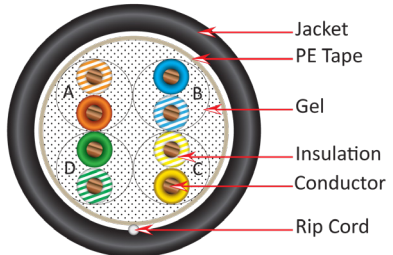

PACKED WEIGHT

059-485/CMXF: 24.3 lb

VERTICAL CABLE
951.696.7772 California
800.749.2447 Florida
845.391.8318 New York
713.322.7242 Texas

verticalcable.com

Rev. 01/2025
Subject to change without notice.