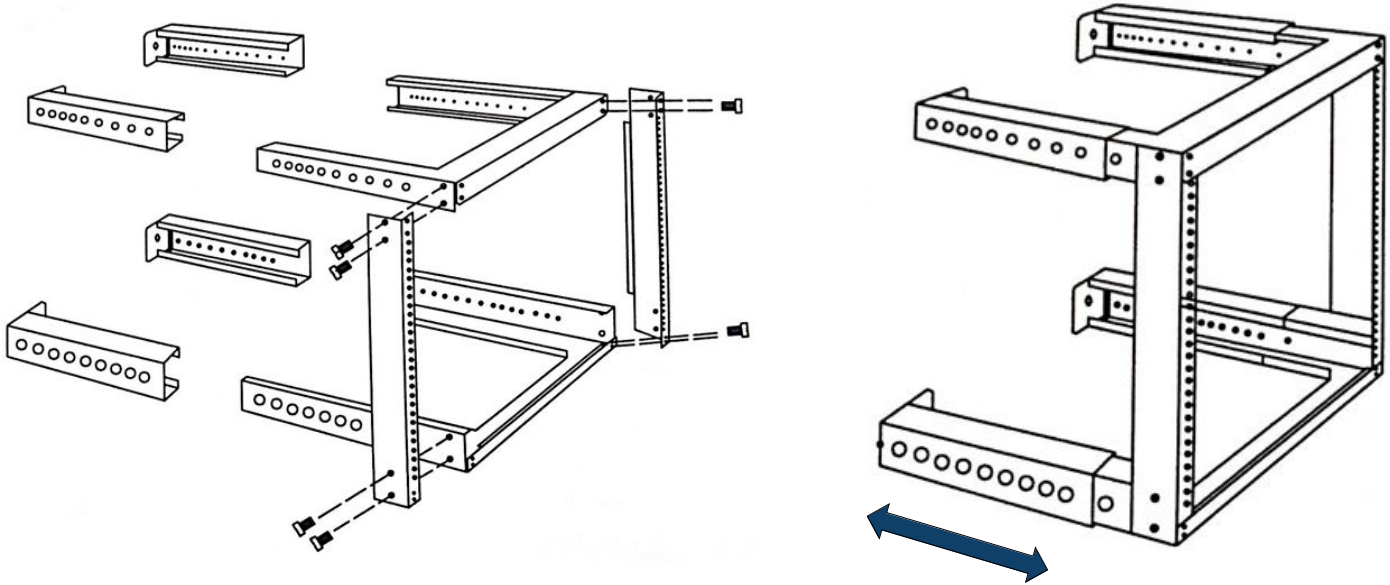

DESCRIPTION

16 RMU Open Frame Wall Mount Rack.
Adjustable Depth.

FEATURES

- Modern, sleek design, high quality steel
- 19 in. EIA rack mount compliant
- M6 screws and cage nuts included
- Featuring adjustable depth from 18 in. to 30 in.
- Assembly required, easy installation

TECHNICAL DATA

Height	31.75 in.
Width	20 in.
Depth	18 - 30 in.
Mounting Depth	19 in. Standard EIA
Material	Steel
Color	Black Powder Finish
Weight	25 lb
Mounting Screw	Cagenut
Max Capacity	66 lb (extended) 110 lb (closed)

VERTICAL CABLE

951.696.7772 California
800.749.2447 Florida
845.391.8318 New York
713.322.7242 Texas

verticalcable.com

Rev. 01/2025

Subject to change without notice.

VERTICAL CABLE

Open Wall Mount Frame 047-WFM-Series

note: standard 3/8" cage nut compatible

Model	U/RMS	Height	External Width	Adjustable Depth
047-WFM-0626	6U	14.25"	20"	18"-30"
047-WFM-0826	8U	17.75"	20"	18"-30"
047-WFM-0926	9U	19.50"	20"	18"-30"
047-WFM-1226	12U	24.75"	20"	18"-30"
047-WFM-1626	16U	31.75"	20"	18"-30"
047-WFM-2026	20U	38.80"	20"	18"-30"