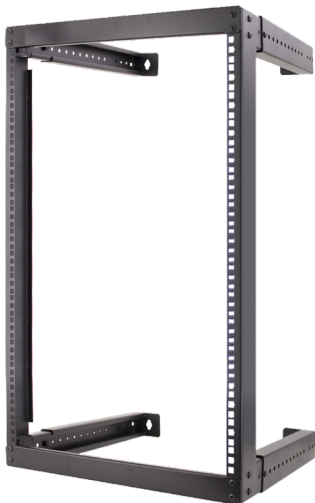

16 RMU OPEN FRAME WALL MOUNT RACK

047-WFM-1626

Height	Width	Adjustable Depth	Mounting Width	Color	Weight	Capacity (Extended)	Capacity (Closed)
31.77 in.	20 in.	18-30 in.	19 in.	Black	24.9 lb	66 lb	110 lb

DESCRIPTION

16 RMU Open Frame Wall Mount Rack.
Adjustable Depth.

FEATURES

- Modern, sleek design, high quality steel
- 19 in. EIA rack mount compliant
- M6 screws and cage nuts included
- Featuring adjustable depth from 18 in. to 30 in.
- Assembly required, easy installation

TECHNICAL DATA

Height	31.75 in.
Width	20 in.
Depth	18 - 30 in.
Mounting Depth	19 in. Standard EIA
Material	Steel
Color	Black Powder Finish
Weight	25 lb
Mounting Screw	Cagenut
Max Capacity	66 lb (extended) 110 lb (closed)

note: standard 3/8" cage nut compatible

Model	U/RMS	Height	External Width	Adjustable Depth
047-WFM-0626	6U	14.25"	20"	18"-30"
047-WFM-0826	8U	17.75"	20"	18"-30"
047-WFM-0926	9U	19.50"	20"	18"-30"
047-WFM-1226	12U	24.75"	20"	18"-30"
047-WFM-1626	16U	31.75"	20"	18"-30"
047-WFM-2026	20U	38.80"	20"	18"-30"