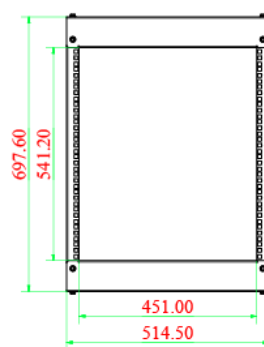

12 RMU OPEN FRAME WALL MOUNT RACK

047-WFM-1226

Height	Width	Adjustable Depth	Mounting Width	Color	Weight	Capacity (Extended)	Capacity (Closed)
24.8 in.	20 in.	18-30 in.	19 in.	Black	23.1 lb	66 lb	110 lb

TECHNICAL DATA

Height	24.8 in.
Width	20 in.
Depth	18 in. - 30 in.
Mounting Depth	19 in. Standard EIA
Material	Steel
Color	Black Powder Finish
Weight	23.1 lbs
Mounting Screw	Cagenut
Max Capacity	66 lb (extended) 110 lb (closed)

DESCRIPTION

12 RMU Open Frame Wall Mount Rack.
Adjustable Depth.

FEATURES

- Modern, sleek design, high-quality steel
- 19 in. EIA rack-mount compliant
- M6 screws and cage nuts included
- Featuring adjustable depth from 18 in. to 30 in.
- Assembly required, easy installation

VERTICAL CABLE

Open Wall Mount Frame 047-WFM-Series

note: standard 3/8" cage nut compatible

Model	U/RMS	Height	External Width	Adjustable Depth
047-WFM-0626	6U	14.25"	20"	18"-30"
047-WFM-0826	8U	17.75"	20"	18"-30"
047-WFM-0926	9U	19.50"	20"	18"-30"
047-WFM-1226	12U	24.75"	20"	18"-30"
047-WFM-1626	16U	31.75"	20"	18"-30"
047-WFM-2026	20U	38.80"	20"	18"-30"