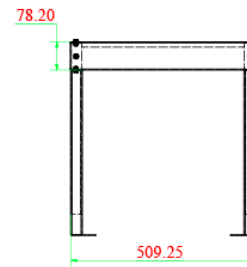

TECHNICAL DATA

Height	24.8 in.
Width	20 in.
Depth	18 in. - 30 in.
Mounting Depth	19 in. Standard EIA
Material	Steel
Color	Black Powder Finish
Weight	23.1 lbs
Mounting Screw	Cagenut
Max Capacity	66 lb (extended) 110 lb (closed)

DESCRIPTION

12 RMU Open Frame Wall Mount Rack.
Adjustable Depth.

FEATURES

- Modern, sleek design, high-quality steel
- 19 in. EIA rack-mount compliant
- M6 screws and cage nuts included
- Featuring adjustable depth from 18 in. to 30 in.
- Assembly required, easy installation

FRONT VIEW

SIDE VIEW

TOP VIEW

VERTICAL CABLE

951.696.7772 California
800.749.2447 Florida
845.391.8318 New York
713.322.7242 Texas

verticalcable.com

Rev. 01/2025

Subject to change without notice.

VERTICAL CABLE

Open Wall Mount Frame 047-WFM-Series

note: standard 3/8" cage nut compatible

Model	U/RMS	Height	External Width	Adjustable Depth
047-WFM-0626	6U	14.25"	20"	18"-30"
047-WFM-0826	8U	17.75"	20"	18"-30"
047-WFM-0926	9U	19.50"	20"	18"-30"
047-WFM-1226	12U	24.75"	20"	18"-30"
047-WFM-1626	16U	31.75"	20"	18"-30"
047-WFM-2026	20U	38.80"	20"	18"-30"