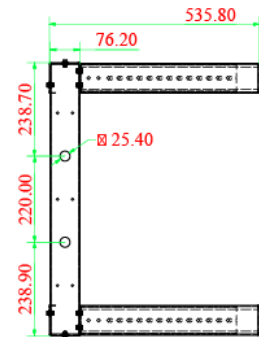

TECHNICAL DATA

Height	24.8 in.
Width	20 in.
Depth	18 in. - 30 in.
Mounting Depth	19 in. Standard EIA
Material	Steel
Color	Black Powder Finish
Weight	23.1 lbs
Mounting Screw	Cagenut
Max Capacity	66 lb (extended) 110 lb (closed)

DESCRIPTION

12 RMU Open Frame Wall Mount Rack.
Adjustable Depth.

FEATURES

- Modern, sleek design, high-quality steel
- 19 in. EIA rack-mount compliant
- M6 screws and cage nuts included
- Featuring adjustable depth from 18 in. to 30 in.
- Assembly required, easy installation

FRONT VIEW

SIDE VIEW

TOP VIEW

VERTICAL CABLE

951.696.7772 California
800.749.2447 Florida
845.391.8318 New York
713.322.7242 Texas

verticalcable.com

Rev. 01/2025

Subject to change without notice.

VERTICAL CABLE

Open Wall Mount Frame 047-WFM-Series

note: standard 3/8" cage nut compatible

Model	U/RMS	Height	External Width	Adjustable Depth
047-WFM-0626	6U	14.25"	20"	18"-30"
047-WFM-0826	8U	17.75"	20"	18"-30"
047-WFM-0926	9U	19.50"	20"	18"-30"
047-WFM-1226	12U	24.75"	20"	18"-30"
047-WFM-1626	16U	31.75"	20"	18"-30"
047-WFM-2026	20U	38.80"	20"	18"-30"