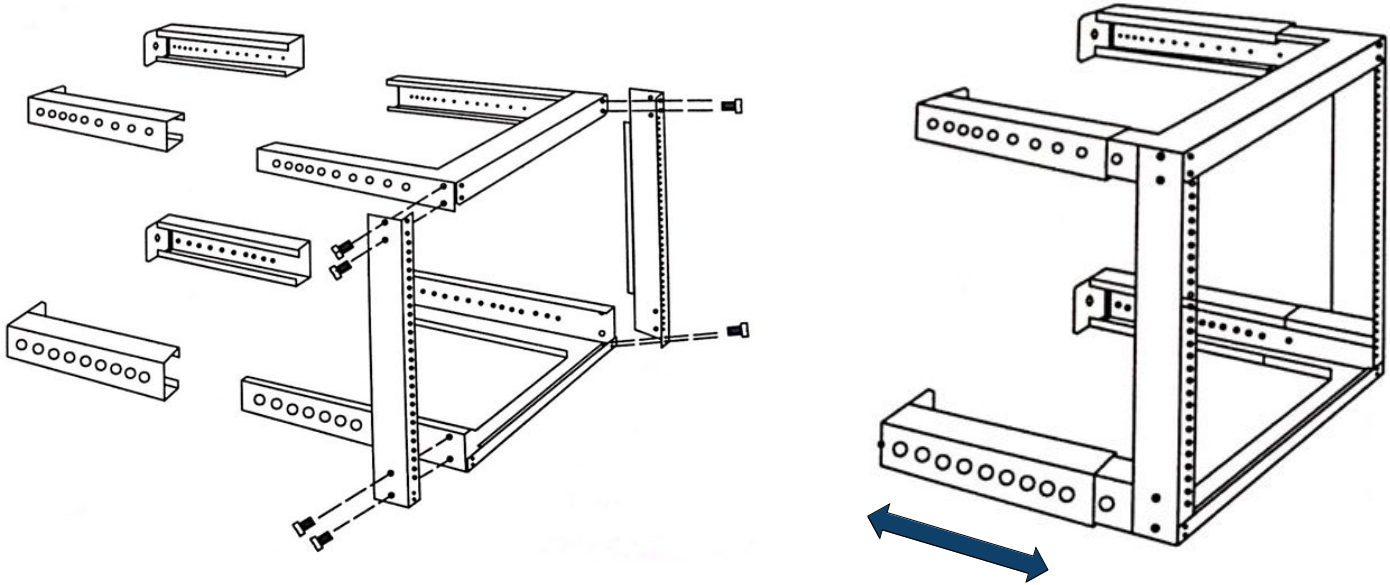

TECHNICAL DATA

Height	24.8 in.
Width	20 in.
Depth	18 in. - 30 in.
Mounting Depth	19 in. Standard EIA
Material	Steel
Color	Black Powder Finish
Weight	23.1 lbs
Mounting Screw	Cagenut
Max Capacity	66 lb (extended) 110 lb (closed)

DESCRIPTION

12 RMU Open Frame Wall Mount Rack.
Adjustable Depth.

FEATURES

- Modern, sleek design, high-quality steel
- 19 in. EIA rack-mount compliant
- M6 screws and cage nuts included
- Featuring adjustable depth from 18 in. to 30 in.
- Assembly required, easy installation

FRONT VIEW

SIDE VIEW

TOP VIEW

VERTICAL CABLE

951.696.7772 California
800.749.2447 Florida
845.391.8318 New York
713.322.7242 Texas

verticalcable.com

Rev. 01/2025

Subject to change without notice.

VERTICAL CABLE

Open Wall Mount Frame 047-WFM-Series

note: standard 3/8" cage nut compatible

Model	U/RMS	Height	External Width	Adjustable Depth
047-WFM-0626	6U	14.25"	20"	18"-30"
047-WFM-0826	8U	17.75"	20"	18"-30"
047-WFM-0926	9U	19.50"	20"	18"-30"
047-WFM-1226	12U	24.75"	20"	18"-30"
047-WFM-1626	16U	31.75"	20"	18"-30"
047-WFM-2026	20U	38.80"	20"	18"-30"