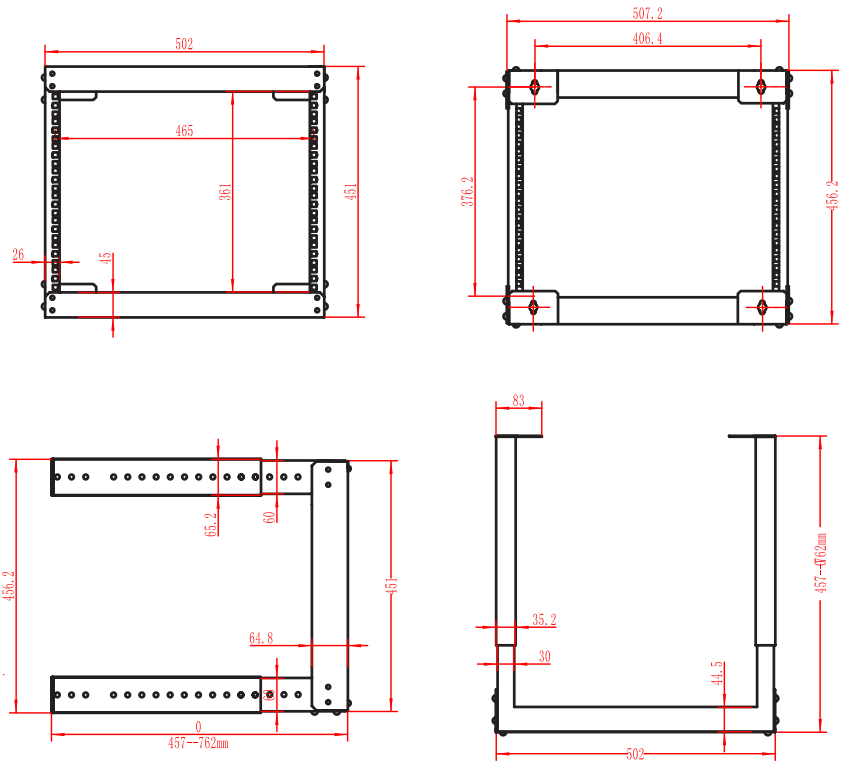

8 RMU OPEN FRAME WALL MOUNT RACK

047-WFM-0826

Height	Width	Adjustable Depth	Mounting Width	Color	Weight	Capacity (Extended)	Capacity (Closed)
17.8 in.	20 in.	18-30 in.	19 in.	Black	22 lb	44 lb	110 lb

DESCRIPTION

8 RMU Open Frame Wall Mount Rack.
Adjustable Depth.

FEATURES

- Modern, sleek design, high-quality steel
- 19 in. EIA rack-mount compliant
- M6 screws and cage nuts included
- Featuring adjustable depth from 18 in. to 30 in.
- Assembly required, easy installation

note: standard 3/8" cage nut compatible

Model	U/RMS	Height	External Width	Adjustable Depth
047-WFM-0626	6U	14.25"	20"	18"-30"
047-WFM-0826	8U	17.75"	20"	18"-30"
047-WFM-0926	9U	19.50"	20"	18"-30"
047-WFM-1226	12U	24.75"	20"	18"-30"
047-WFM-1626	16U	31.75"	20"	18"-30"
047-WFM-2026	20U	38.80"	20"	18"-30"