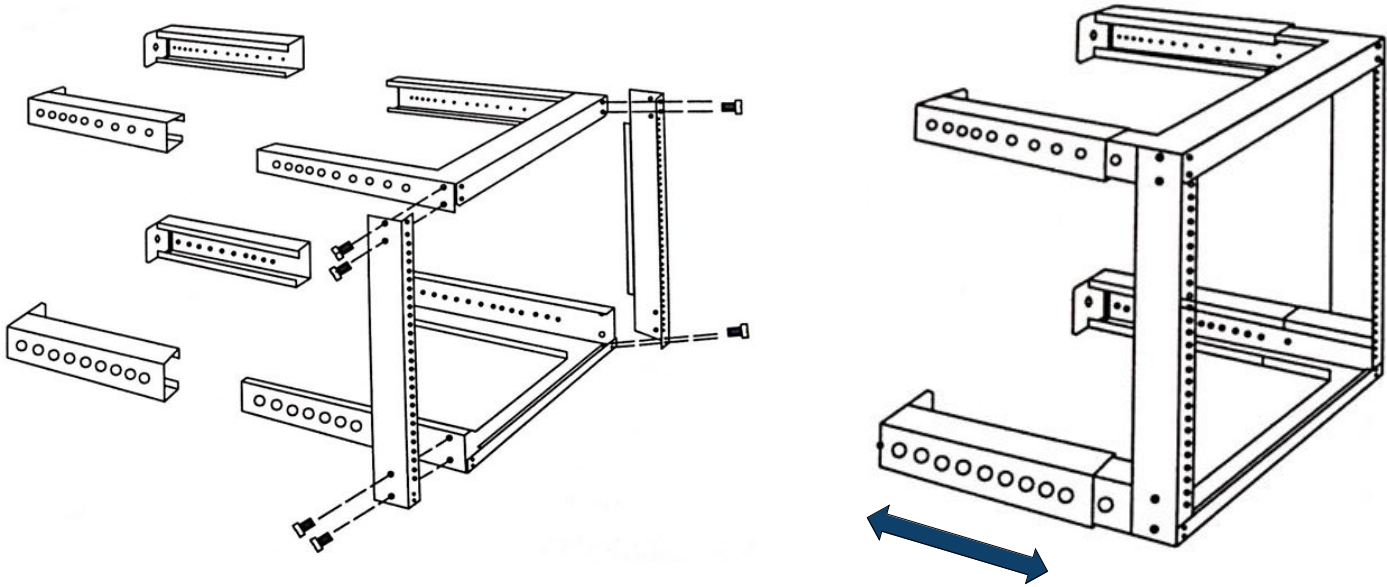

8 RMU Open Frame Wall Mount Rack.
Adjustable Depth.

FEATURES

- Modern, sleek design, high-quality steel
- 19 in. EIA rack-mount compliant
- M6 screws and cage nuts included
- Featuring adjustable depth from 18 in. to 30 in.
- Assembly required, easy installation

VERTICAL CABLE

951.696.7772 California
800.749.2447 Florida
845.391.8318 New York
713.322.7242 Texas

verticalcable.com

Rev. 01/2025

Subject to change without notice.

VERTICAL CABLE

Open Wall Mount Frame 047-WFM-Series

note: standard 3/8" cage nut compatible

Model	U/RMS	Height	External Width	Adjustable Depth
047-WFM-0626	6U	14.25"	20"	18"-30"
047-WFM-0826	8U	17.75"	20"	18"-30"
047-WFM-0926	9U	19.50"	20"	18"-30"
047-WFM-1226	12U	24.75"	20"	18"-30"
047-WFM-1626	16U	31.75"	20"	18"-30"
047-WFM-2026	20U	38.80"	20"	18"-30"