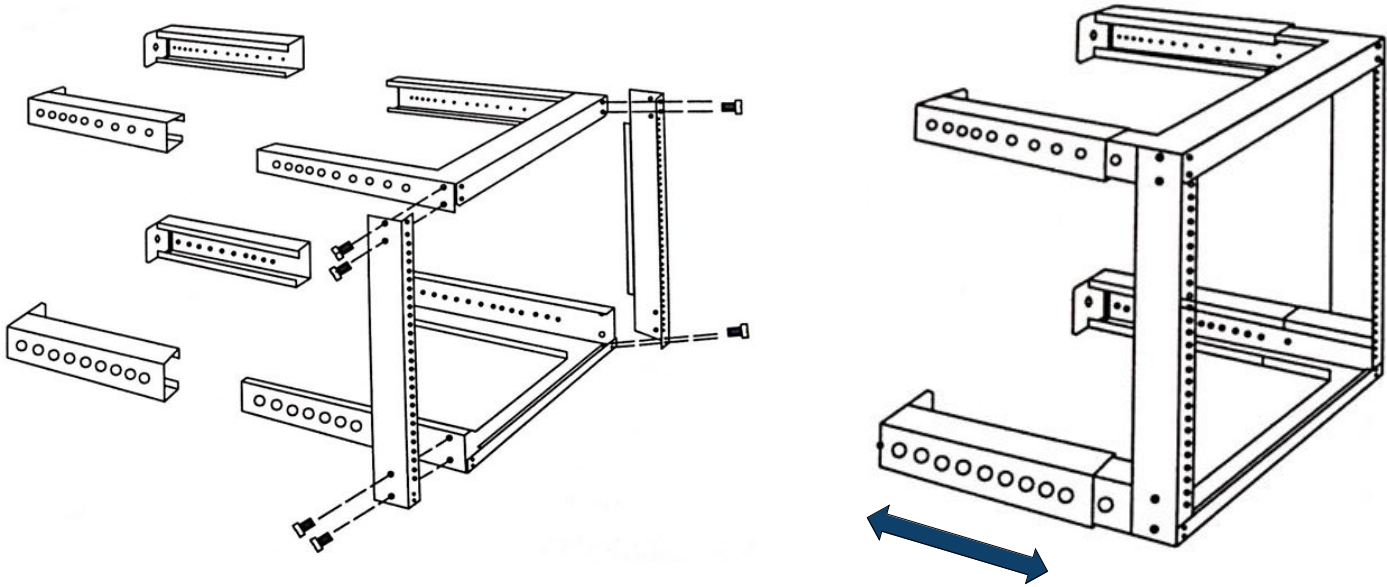

Height	14.25 in.
Width	20 in.
Depth	18 in. - 30 in.
Mounting Depth	19 in. Standard EIA
Material	Steel
Color	Black Powder Finish
Weight	17.6 lb
Mounting Screw	Cagenut
Max Capacity	33 lb (extended) 110 lb (closed)

DESCRIPTION

6 RMU Open Frame Wall Mount Rack.
Adjustable Depth.

FEATURES

- Modern, sleek design, high quality steel
- 19 in. EIA rack mount compliant
- M6 screws and cage nuts included
- Featuring adjustable depth from 18 in. to 30 in.
- Assembly required, easy installation

VERTICAL CABLE

951.696.7772 California
800.749.2447 Florida
845.391.8318 New York
713.322.7242 Texas

verticalcable.com

Rev. 01/2025

Subject to change without notice.

VERTICAL CABLE

Open Wall Mount Frame 047-WFM-Series

note: standard 3/8" cage nut compatible

Model	U/RMS	Height	External Width	Adjustable Depth
047-WFM-0626	6U	14.25"	20"	18"-30"
047-WFM-0826	8U	17.75"	20"	18"-30"
047-WFM-0926	9U	19.50"	20"	18"-30"
047-WFM-1226	12U	24.75"	20"	18"-30"
047-WFM-1626	16U	31.75"	20"	18"-30"
047-WFM-2026	20U	38.80"	20"	18"-30"