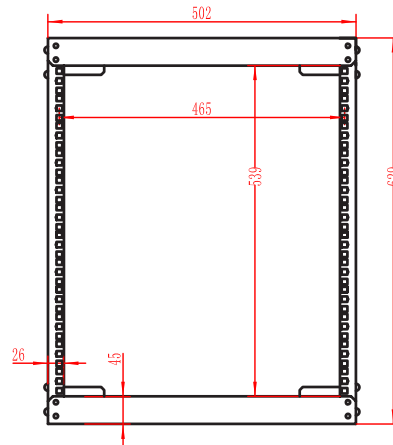

12 RMU OPEN WALL MOUNT

047-WFJ-1253

Height	Width	Depth	Color	Weight	Capacity
25.75 in.	20 in.	18 in.	Black	17.25 lb	55 lb

DESCRIPTION

12 RMU Open Wall Mount

FEATURES

- Steel frame open wall mount with M6 screws and cage nuts.
- Comes unassembled
- Easy assembly

FROM FRONT

FROM REAR

FROM SIDE

FROM TOP

VERTICAL CABLE

951.696.7772 California
800.749.2447 Florida
845.391.8318 New York
713.322.7242 Texas

verticalcable.com

Rev. 01/2025