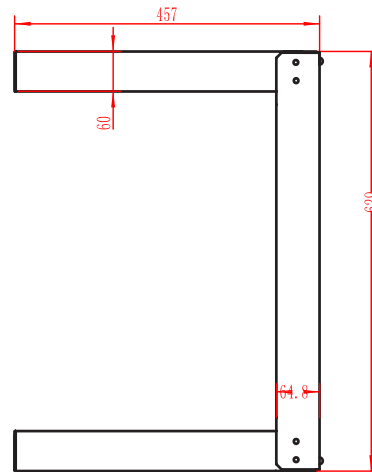

12 RMU OPEN WALL MOUNT

047-WFJ-1253

Height	Width	Depth	Color	Weight	Capacity
25.75 in.	20 in.	18 in.	Black	17.25 lb	55 lb

DESCRIPTION

12 RMU Open Wall Mount

FEATURES

- Steel frame open wall mount with M6 screws and cage nuts.
- Comes unassembled
- Easy assembly

FROM FRONT

FROM REAR

FROM SIDE

FROM TOP

VERTICAL CABLE

951.696.7772 California
800.749.2447 Florida
845.391.8318 New York
713.322.7242 Texas

verticalcable.com

Rev. 01/2025