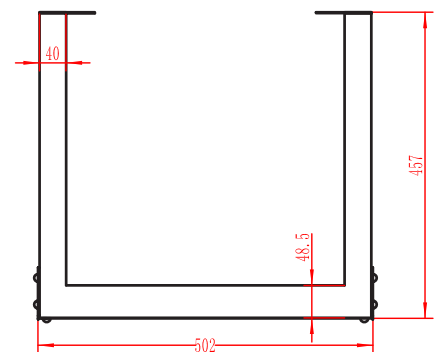

12 RMU OPEN WALL MOUNT

047-WFJ-1253

Height	Width	Depth	Color	Weight	Capacity
25.75 in.	20 in.	18 in.	Black	17.25 lb	55 lb

DESCRIPTION

12 RMU Open Wall Mount

FEATURES

- Steel frame open wall mount with M6 screws and cage nuts.
- Comes unassembled
- Easy assembly

FROM FRONT

FROM REAR

FROM SIDE

FROM TOP

VERTICAL CABLE

951.696.7772 California
800.749.2447 Florida
845.391.8318 New York
713.322.7242 Texas

verticalcable.com

Rev. 01/2025