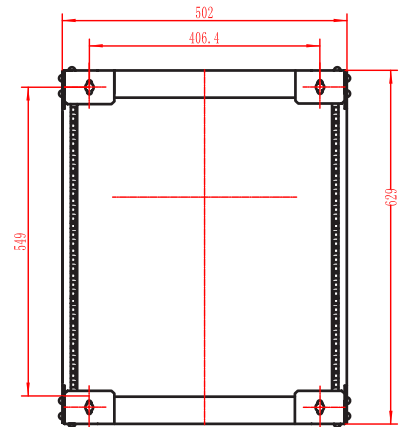

12 RMU OPEN WALL MOUNT

047-WFJ-1253

Height	Width	Depth	Color	Weight	Capacity
25.75 in.	20 in.	18 in.	Black	17.25 lb	55 lb

DESCRIPTION

12 RMU Open Wall Mount

FEATURES

- Steel frame open wall mount with M6 screws and cage nuts.
- Comes unassembled
- Easy assembly

FROM FRONT

FROM REAR

FROM SIDE

FROM TOP

VERTICAL CABLE

951.696.7772 California
800.749.2447 Florida
845.391.8318 New York
713.322.7242 Texas

verticalcable.com

Rev. 01/2025