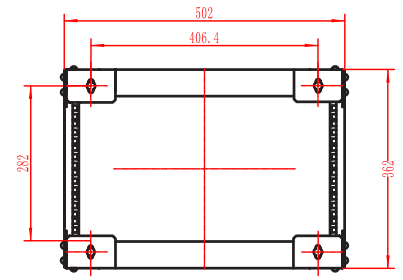

6 RMU OPEN WALL MOUNT

047-WFJ-0653

Height	Width	Depth	Color	Weight	Capacity
14.25 in.	20 in.	18 in.	Black	15 LB	26 LB

DESCRIPTION

6 RMU Open Wall Mount

FEATURES

- Steel frame open wall mount with M6 screws and cage nuts.
- Comes unassembled
- Easy assembly

FROM REAR

VERTICAL CABLE

951.696.7772 California
800.749.2447 Florida
845.391.8318 New York
713.322.7242 Texas

verticalcable.com

Rev. 01/2025

Subject to change without notice.