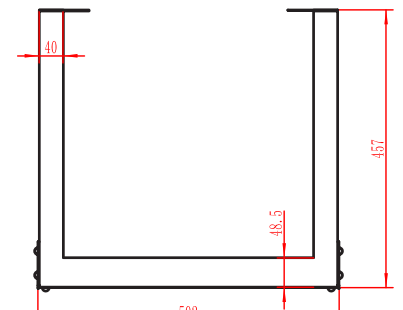

6 RMU OPEN WALL MOUNT

047-WFJ-0653

Height	Width	Depth	Color	Weight	Capacity
14.25 in.	20 in.	18 in.	Black	15 LB	26 LB

DESCRIPTION

6 RMU Open Wall Mount

FEATURES

- Steel frame open wall mount with M6 screws and cage nuts.
- Comes unassembled
- Easy assembly

FROM FRONT

FROM REAR

FROM SIDE

FROM TOP

VERTICAL CABLE

951.696.7772 California
800.749.2447 Florida
845.391.8318 New York
713.322.7242 Texas

verticalcable.com

Rev. 01/2025