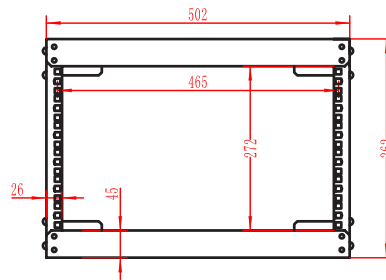

6 RMU OPEN WALL MOUNT

047-WFJ-0653

Height	Width	Depth	Color	Weight	Capacity
14.25 in.	20 in.	18 in.	Black	15 LB	26 LB

DESCRIPTION

6 RMU Open Wall Mount

FEATURES

- Steel frame open wall mount with M6 screws and cage nuts.
- Comes unassembled
- Easy assembly

FROM FRONT

FROM REAR

FROM SIDE

FROM TOP

VERTICAL CABLE

951.696.7772 California
800.749.2447 Florida
845.391.8318 New York
713.322.7242 Texas

verticalcable.com

Rev. 01/2025