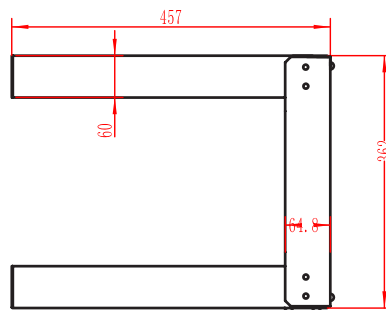

6 RMU OPEN WALL MOUNT

047-WFJ-0653

Height	Width	Depth	Color	Weight	Capacity
14.25 in.	20 in.	18 in.	Black	15 LB	26 LB

DESCRIPTION

6 RMU Open Wall Mount

FEATURES

- Steel frame open wall mount with M6 screws and cage nuts.
- Comes unassembled
- Easy assembly

FROM FRONT

FROM REAR

FROM SIDE

FROM TOP

VERTICAL CABLE

951.696.7772 California
800.749.2447 Florida
845.391.8318 New York
713.322.7242 Texas

verticalcable.com

Rev. 01/2025