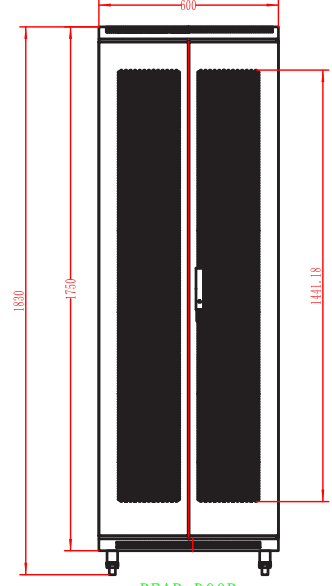

Network Server Cabinet

37 RMU Rack Space - 19 in. Standard Rack

047-SRD-3768

Height	Width	Depth	Usable Depth	Color	Weight	Capacity
72 in.	24 in.	31.5 in.	25.6 in.	Black	194 lb	2204 lb

DESCRIPTION

Network Server Cabinet - 37 RMU Rack Space.
19 Standard Rack.

APPLICATION

- Easy Access for Equipment Installation
- Caster Wheels and Supporting Feet Installed for Stability
- Adjustable Cable Routing Channels On the Top and Bottom
- Vented Panels on Top and Bottom
- Front and Rear Door Locks
- Easily Removeable Side Panels
- Black Powder Coated Finish
- Cooling Fans Included
- Ships Fully Assembled

Compatible with Vertical Cable Shelves:

1. Item #: 047-WVS-1300, 047-WVS-2400,
   047-WVS-3400, 047-WSS-1300,
   047-WSS-2400, 047-WSS-3400,
   047-WSS-3551, 047-WAS-1400,
   047-WAS-2400

REAR DOOR

VERTICAL CABLE

951.696.7772 California
800.749.2447 Florida
845.391.8318 New York
713.322.7242 Texas

verticalcable.com

Rev. 01/2025

Subject to change without notice.