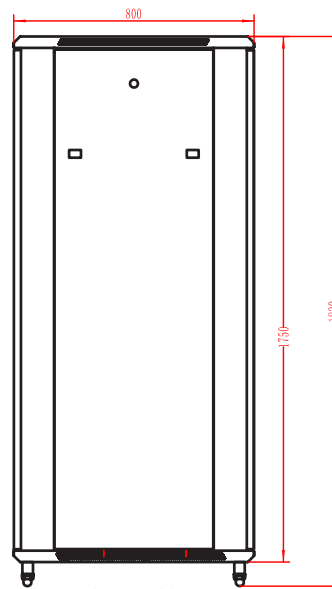

### 047-SRD-3768

Height	Width	Depth	Usable Depth	Color	Weight	Capacity
72 in.	24 in.	31.5 in.	25.6 in.	Black	194 lb	2204 lb

Compatible with Vertical Cable Shelves:

- Item #: 047-WVS-1300, 047-WVS-2400,  
047-WVS-3400, 047-WSS-1300,  
047-WSS-2400, 047-WSS-3400,  
047-WSS-3551, 047-WAS-1400,  
047-WAS-2400

FRONT VIEW

REAR DOOR

SIDE DOOR

TOP VIEW