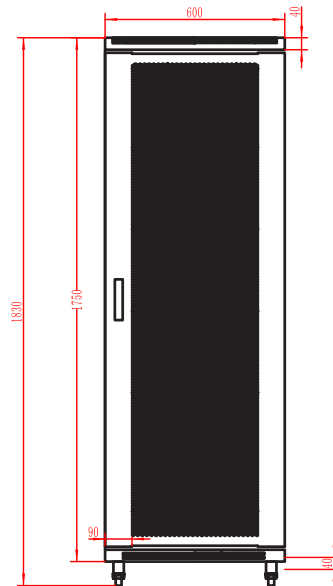

Network Server Cabinet

37 RMU Rack Space - 19 in. Standard Rack

047-SRD-3768

Height	Width	Depth	Usable Depth	Color	Weight	Capacity
72 in.	24 in.	31.5 in.	25.6 in.	Black	194 lb	2204 lb

DESCRIPTION

Network Server Cabinet - 37 RMU Rack Space.
19 Standard Rack.

APPLICATION

- Easy Access for Equipment Installation
- Caster Wheels and Supporting Feet Installed for Stability
- Adjustable Cable Routing Channels On the Top and Bottom
- Vented Panels on Top and Bottom
- Front and Rear Door Locks
- Easily Removeable Side Panels
- Black Powder Coated Finish
- Cooling Fans Included
- Ships Fully Assembled

Compatible with Vertical Cable Shelves:

1. Item #: 047-WVS-1300, 047-WVS-2400,
   047-WVS-3400, 047-WSS-1300,
   047-WSS-2400, 047-WSS-3400,
   047-WSS-3551, 047-WAS-1400,
   047-WAS-2400

FRONT VIEW

VERTICAL CABLE

951.696.7772 California
800.749.2447 Florida
845.391.8318 New York
713.322.7242 Texas

verticalcable.com

Rev. 01/2025

Subject to change without notice.