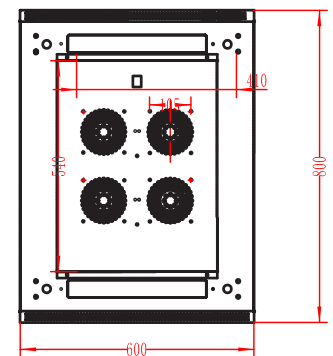

### 047-SRD-3768

Height	Width	Depth	Usable Depth	Color	Weight	Capacity
72 in.	24 in.	31.5 in.	25.6 in.	Black	194 lb	2204 lb

Compatible with Vertical Cable Shelves:

- Item #: 047-WVS-1300, 047-WVS-2400,  
047-WVS-3400, 047-WSS-1300,  
047-WSS-2400, 047-WSS-3400,  
047-WSS-3551, 047-WAS-1400,  
047-WAS-2400

FRONT VIEW

REAR DOOR

SIDE DOOR

TOP VIEW