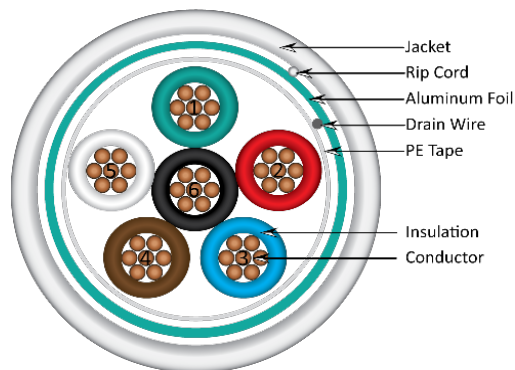

PACKED WEIGHT

210-226/S/P/WH: 25 lb

VERTICAL CABLE

951.696.7772 California

800.749.2447 Florida

845.391.8318 New York

713.322.7242 Texas

www.verticalcable.com

Rev. 11/2024

Specs subject to change without notice.

It is the sole responsibility of the user to have the most current specs.