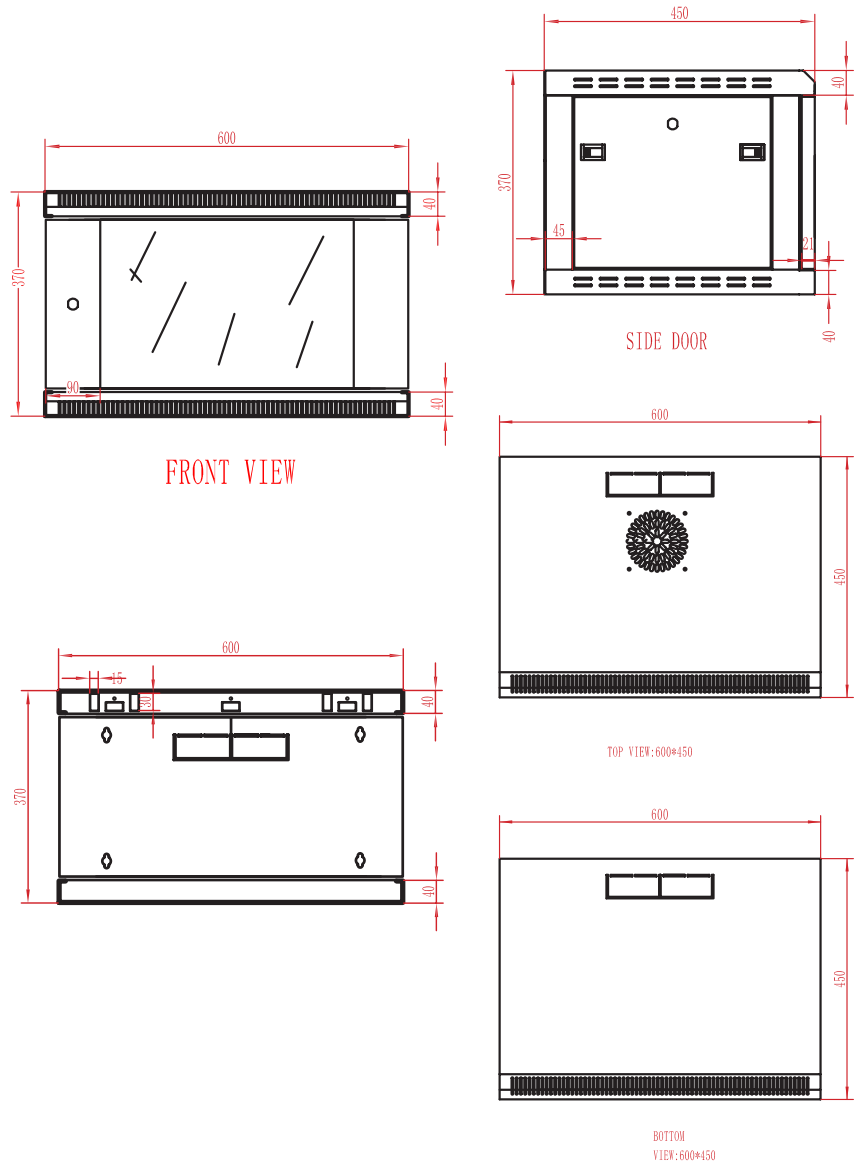

6 RMU WALL MOUNT ENCLOSURE

047-WWM-0660

Height	Width	Depth	Mounting Depth	Color	Weight	Capacity
14.57 in.	23.62 in.	17.72 in.	15.7	Black	32 lb	132 lb

DESCRIPTION

6 RMU Wall Mount Enclosure

FEATURES

- Includes 1 fan with USA plug and wire
- 12 sets M6 screw, washers and nuts
- 5 mm tempered glass front door
- Ships fully assembled
- Front and Side accessible
- Front door lock (includes 2 keys)