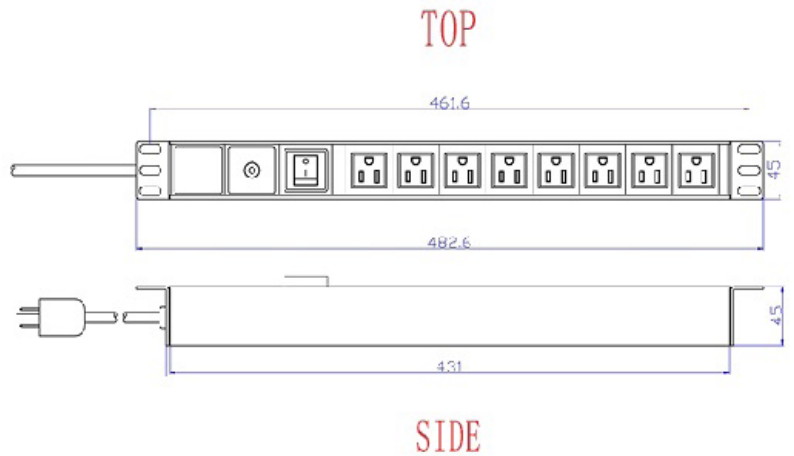

## 047-WPS-2000

Height	Width	Depth	Color	Weight	Length
2.5 in.	19 in.	2 in.	Black	2 LB	6 FT

### DESCRIPTION

8-Way Power Strip With Main Switch and Circuit Breaker - 1 RMU, 19 in., Black

### FEATURES

- Power Distribution Unit designed for standard 19 in. rack and cabinet
- ON/OFF switch and reset switch
- Single Phase AC, 6 ft power cord
- Suitable for networking, telecom, security, audio/video and sound reinforcement applications.

Max Current: 15A  
Max output power: 1875W  
Rated Voltage: 125V 5-60Hz

Print on the power cord jacket: (UL) E308842 SJT 3/C  
14AWG(2.08sq.mm) 105C 300V VW-1 105540-001

**VERTICAL CABLE**

951.696.7772 California  
800.749.2447 Florida  
845.391.8318 New York  
713.322.7242 Texas