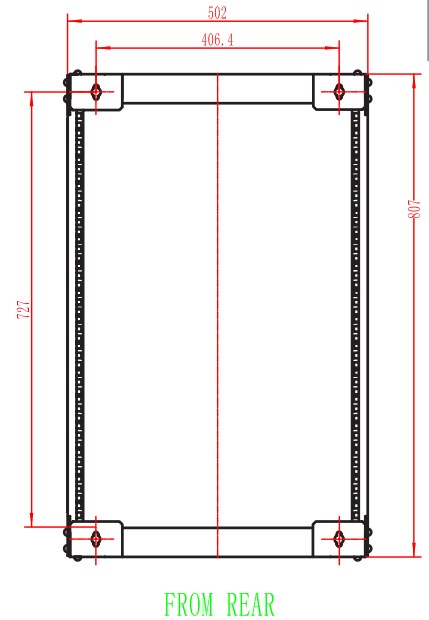

16 RMU OPEN WALL MOUNT

047-WFJ-1653

Height	Width	Depth	Color	Weight	Capacity
31.75 in.	20 in.	18 in.	Black	18.5 LB	66 LB

DESCRIPTION

16 RMU Open Wall Mount

FEATURES

- Steel frame open wall mount with M6 screws and cage nuts.
- Comes unassembled
- Easy assembly