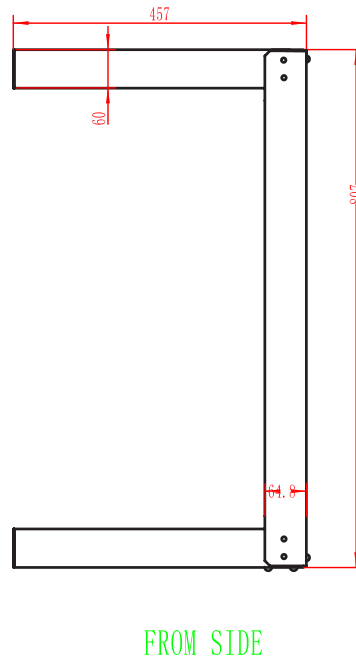

16 RMU OPEN WALL MOUNT

047-WFJ-1653

Height	Width	Depth	Color	Weight	Capacity
31.75 in.	20 in.	18 in.	Black	18.5 LB	66 LB

DESCRIPTION

16 RMU Open Wall Mount

FEATURES

- Steel frame open wall mount with M6 screws and cage nuts.
- Comes unassembled
- Easy assembly