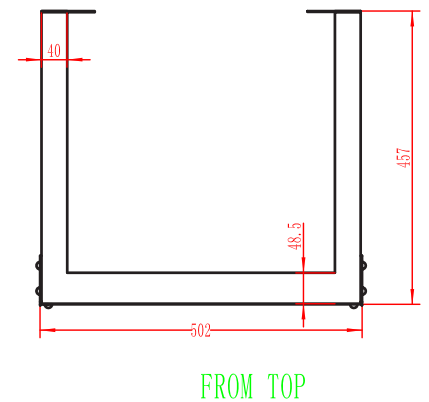

16 RMU OPEN WALL MOUNT

047-WFJ-1653

Height	Width	Depth	Color	Weight	Capacity
31.75 in.	20 in.	18 in.	Black	18.5 LB	66 LB

DESCRIPTION

16 RMU Open Wall Mount

FEATURES

- Steel frame open wall mount with M6 screws and cage nuts.
- Comes unassembled
- Easy assembly