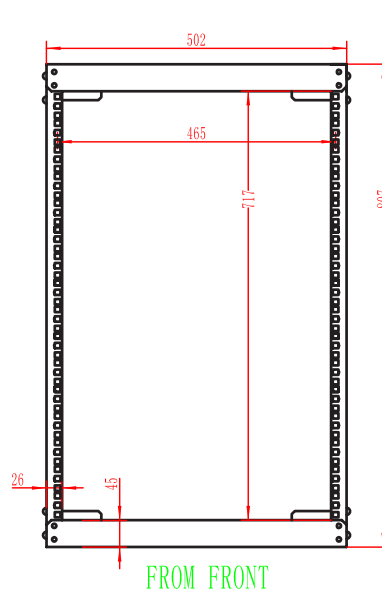

16 RMU OPEN WALL MOUNT

047-WFJ-1653

Height	Width	Depth	Color	Weight	Capacity
31.75 in.	20 in.	18 in.	Black	18.5 LB	66 LB

DESCRIPTION

16 RMU Open Wall Mount

FEATURES

- Steel frame open wall mount with M6 screws and cage nuts.
- Comes unassembled
- Easy assembly