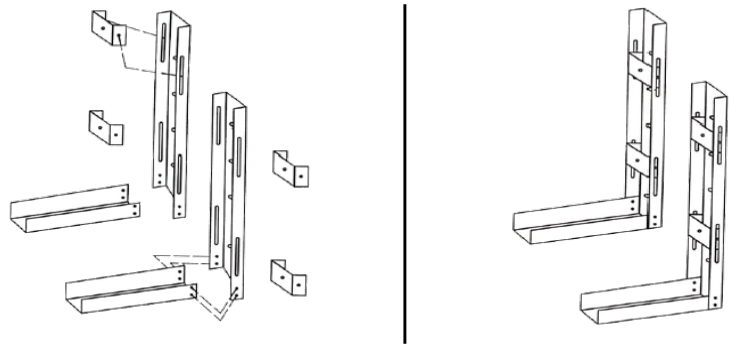

DVR BRACKET (VERTICAL)

047-DVR-H

Height	Width	Depth	Color	Weight
21 in.	8 in.	8 in.	Black	6.3 LB

DESCRIPTION

Vertical DVR Mounting Bracket.
8 in, Black.

FEATURES

- 2x Vertical mounting bracket
- Includes mounting hardware
- Black powder coated finish