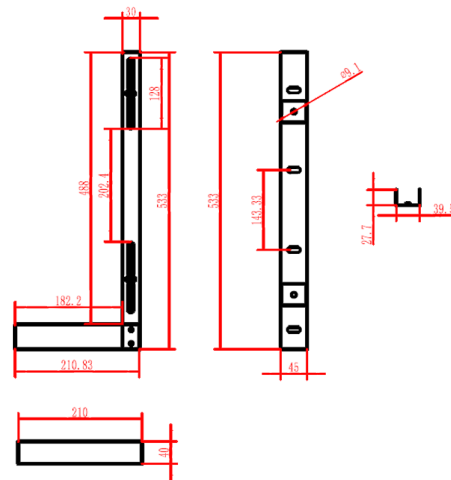

DVR BRACKET (VERTICAL)

047-DVR-H

Height	Width	Depth	Color	Weight
21 in.	8 in.	8 in.	Black	6.3 LB

DESCRIPTION

Vertical DVR Mounting Bracket.
8 in, Black.

FEATURES

- 2x Vertical mounting bracket
- Includes mounting hardware
- Black powder coated finish

DVR VERTICAL
WALLMOUNT BRACKET

VERTICAL CABLE

951.696.7772 California
800.749.2447 Florida
845.391.8318 New York
713.322.7242 Texas

verticalcable.com

Rev. 12/2024

Subject to change without notice.