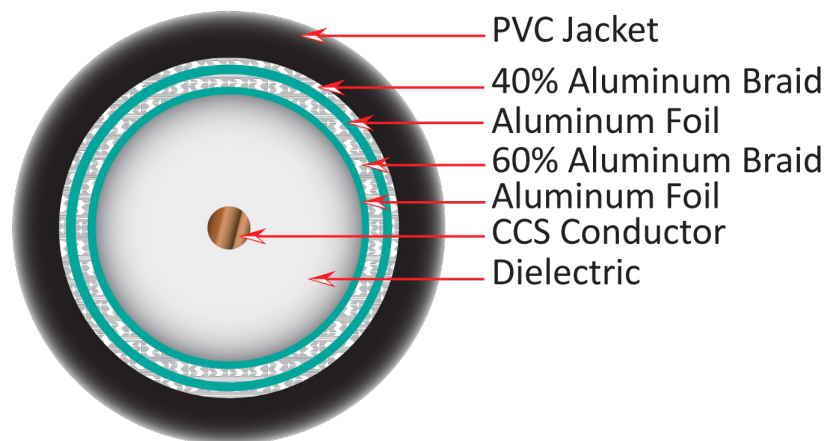

Electrical & Physical Properties:

Conductor DCR @ 20°C	≤40Ω/KM
Fire Resistant	CM
Return Loss	≥ 20dB Min (5-3000 Mhz)
Capacitance Conductor to Shield (pF/M)	53 ±3

Frequency(Mhz)	Attenuation ≤dB/100FT	Frequency(Mhz)	Attenuation ≤dB/100FT
5	0.45	550	3.04
55	0.99	600	3.18
83	1.18	750	3.65
187	1.75	865	3.98
211	1.90	1000	4.35
250	2.05	1200	4.65
300	2.25	1450	5.17
350	2.42	1800	5.90
400	2.60	2200	6.58
450	2.75	2500	6.89
500	2.90	3000	7.58

VERTICAL CABLE

951.696.7772 California
800.749.2447 Florida
845.391.8318 New York
713.322.7242 Texas

www.verticalcable.com

Rev. 07/2024

Subject to change without notice.