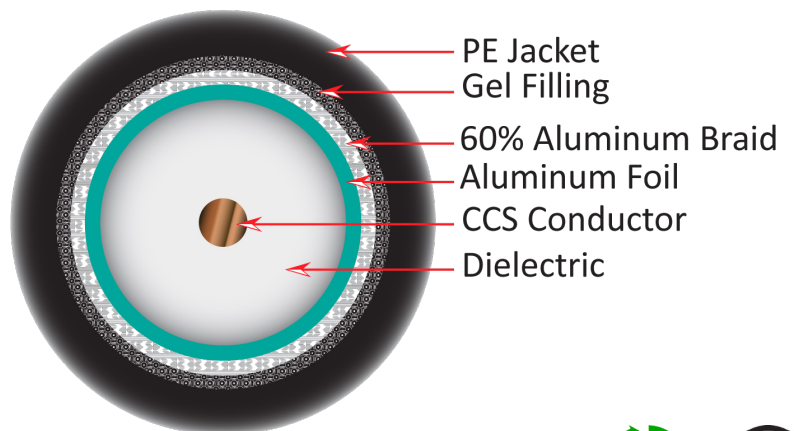

RG11 STANDARD SHIELD DIRECT BURIAL 14 AWG COAXIAL CABLE

DESCRIPTION

RG11 Direct Burial, Standard Shield, 14 AWG Solid CCS Conductor, Aluminum Foil with 60% Braid.

APPLICATION

- Suitable for Direct Burial
- Durable Weather Resistant Jacket
- Digital HDTV Applications
- Digital Satellite Installations
- CATV

107-1032/DB/R11

Part Number:	Description:
107-1032/DB/R11	Coaxial Cable, Standard Shield, 14 AWG Solid CCS, Black 1000 ft.

CONSTRUCTION

Conductor count:	1
Shape:	Round
Gel Filling:	Yes
Braid:	60% Aluminum Alloy Wire
Shield	Bonded AL/PET
Aluminum Foil:	Yes

JACKET

Material:	PE
O.D.:	0.4 in. (9.93 mm ±0.3)
Average Thickness:	0.04 in. (0.95 mm)
Minimum Thickness:	0.03 in. (0.85 mm)
Color	Black

MECHANICAL

Impedance:	75 Ohm
------------	--------

PACKED WEIGHT

107-1032/DB/R11:	60 lb (27.2 kg)
------------------	-----------------

JACKET PRINTING

RG11 14AWG DIRECT BURIAL CABLE 3.0GHZ CMX CATV ROHS ETL VERIFIED V2094P13639 XXXXFT

VERTICAL CABLE

951.696.7772 California
800.749.2447 Florida
845.391.8318 New York
713.322.7242 Texas

www.verticalcable.com