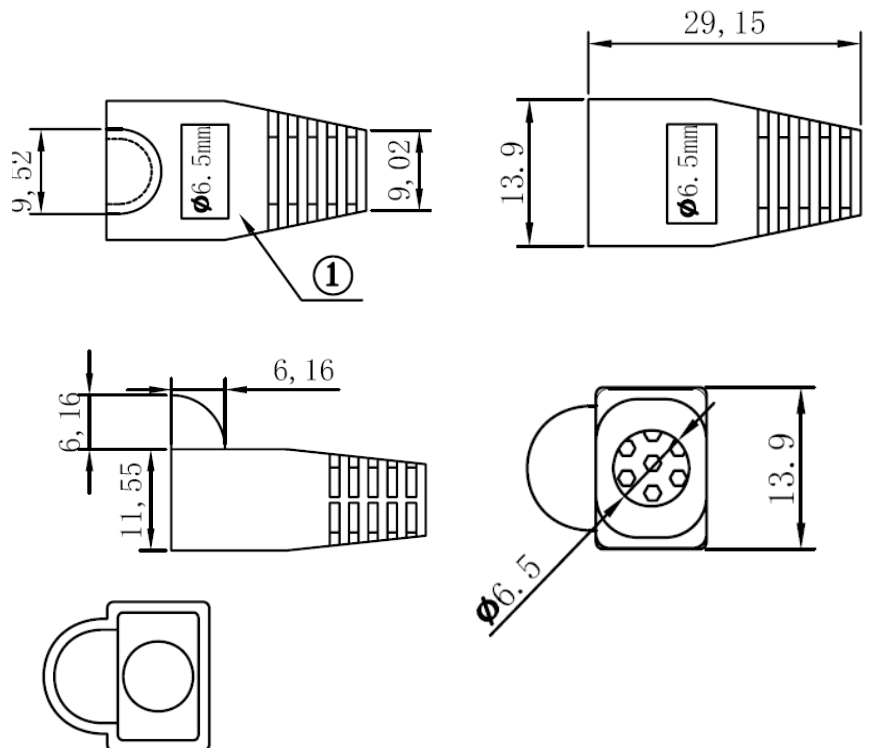

RJ45 SLIP-ON BOOT

CAT5E / CAT6 UTP

6.5 MM PVC

DESCRIPTION

RJ45 Slip-On Boot, 6.5 mm, PVC, CAT5E / CAT6 UTP, 10 Pack

FEATURES

- 6.5 mm PVC Slip-On Boot
- Fits CAT3 UTP, CAT5E UTP, - CAT5E F/UTP, CAT6 UTP cable
- Fits all vertical cable RJ45 plugs except - 012-021 (CAT6A Shielded Plug)
- Provides strain relief and protects RJ45 - plugs from dust and snags
- REACH Compliant

015 SERIES

MATERIAL: Polyvinyl Chloride (PVC)

ENVIRONMENTAL: REACH Compliant

BOOT SIZE: 6.5 mm (0.256 in.)

015-027BK-10	Black, 10 Pack
015-029BL-10	Blue, 10 Pack
015-031GR-10	Green, 10 Pack
015-033GY-10	Gray, 10 Pack
015-035OR-10	Orange, 10 Pack
015-037RD-10	Red, 10 Pack
015-039WH-10	White, 10 Pack
015-041YL-10	Yellow, 10 Pack
015-045VT-10	Violet, 10 Pack