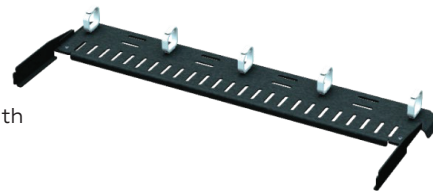

**Cable Management Bars - General Purpose**

- 266-CFM00-2A3 Cable Management Bar, General Purpose, 3-in Deep, Basic Width
- 266-CFM00-2A4 Cable Management Bar, General Purpose, 4-in Deep, Basic Width
- 266-CFM00-2A2A Cable Management Bar, General Purpose, 2-in Deep, Extended

**KITTING**

- As delivered:
  - 1 x cable management bar, folded;
  - 1 x shipping box.
- Not included:
  - cable ties.

**Cable Management Bars - Optical Fiber**

- 266-CFM00-2B3 Cable Management Bar, Optical Fiber, 3-in Deep, Basic Width
- 266-CFM00-2B4 Cable Management Bar, Optical Fiber, 4-in Deep, Basic Width
- 266-CFM00 2B3A Cable Management Bar, Optical Fiber, 3-in Deep, Extended Width

**KITTING**

- As delivered:
  - 1 x cable management bar, folded;
  - 5 x cable/fiber management rings;
  - 1 x shipping box.
- Not included:
  - cable ties.

**COMPATIBILITY**

266-CFM00-2Axx (Basic)			266-CFM00-2AxxA (Extended)
266-PMD01-2A3A	266-PKM02-24xxx 266-PKM03-24xxx	266-PKM02-D8xxx 266-PKM03-D8xxx	266-PKM04-24xxx