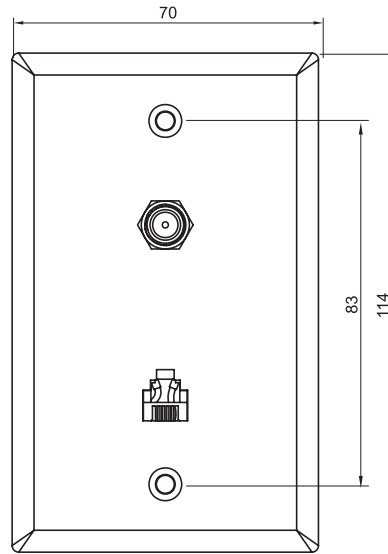

RJ11 + F-81 PORT WALL PLATE

SKU: 028-WP/F81R11

Height	Width	Depth	Weight
4.5 in.	2.8 in.	0.9 in.	0.05 LB

DESCRIPTION

Wall Plate with F-81 + RJ11 Connectors, Standard Single-Gang, White.

FEATURES

- For cable, satellite, CCTV, & telephone Applications
- F-81 coaxial cable and RJ11 or RJ14 connectivity
- CAT3 connection for up to two phone lines
- High Impact, Fire retardant ABS plastic rated UL94V-0
- Includes set of mounting screws