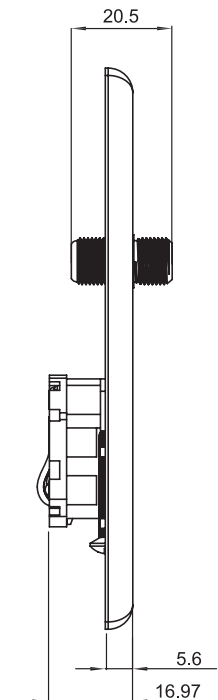

RJ11 + F-81 PORT WALL PLATE

SKU: 028-WP/F81R11

Height	Width	Depth	Weight
4.5 in.	2.8 in.	0.9 in.	0.05 LB

DESCRIPTION

Wall Plate with F-81 + RJ11 Connectors, Standard Single-Gang, White.

FEATURES

- For cable, satellite, CCTV, & telephone Applications
- F-81 coaxial cable and RJ11 or RJ14 connectivity
- CAT3 connection for up to two phone lines
- High Impact, Fire retardant ABS plastic rated UL94V-0
- Includes set of mounting screws

[Drawing measurements in mm]

VERTICAL CABLE

951.696.7772 California
800.749.2447 Florida
845.391.8318 New York
713.322.7242 Texas

www.verticalcable.com

Rev. 5/2024

Subject to change without notice