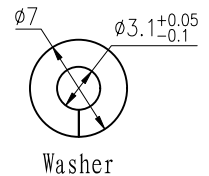

RJ11 + F-81 PORT WALL PLATE

SKU: 028-WP/F81R11

Height	Width	Depth	Weight
4.5 in.	2.8 in.	0.9 in.	0.05 LB

DESCRIPTION

Wall Plate with F-81 + RJ11 Connectors, Standard Single-Gang, White.

FEATURES

- For cable, satellite, CCTV, & telephone Applications
- F-81 coaxial cable and RJ11 or RJ14 connectivity
- CAT3 connection for up to two phone lines
- High Impact, Fire retardant ABS plastic rated UL94V-0
- Includes set of mounting screws