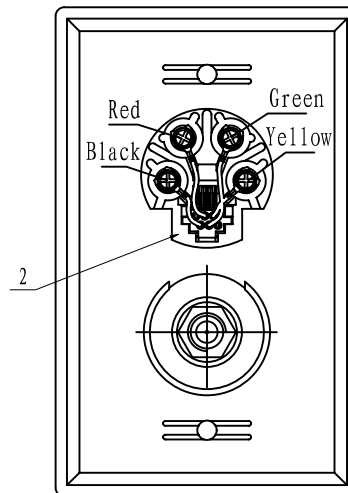

RJ11 + F-81 PORT WALL PLATE

SKU: 028-WP/F81R11

Height	Width	Depth	Weight
4.5 in.	2.8 in.	0.9 in.	0.05 LB

DESCRIPTION

Wall Plate with F-81 + RJ11 Connectors, Standard Single-Gang, White.

FEATURES

- For cable, satellite, CCTV, & telephone Applications
- F-81 coaxial cable and RJ11 or RJ14 connectivity
- CAT3 connection for up to two phone lines
- High Impact, Fire retardant ABS plastic rated UL94V-0
- Includes set of mounting screws